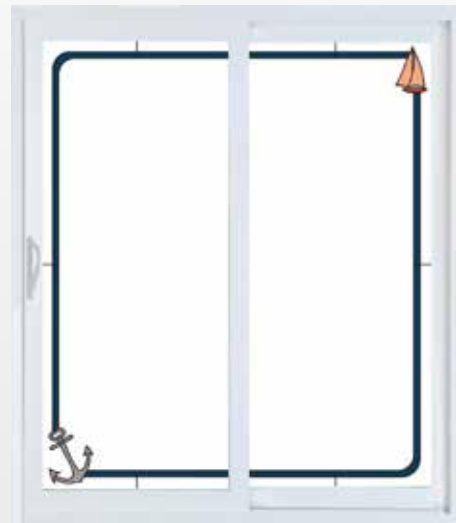

Patio Doors

Aeris™ and Endure™ models

Patterns vary by size. Refer to entryLINK for accurate representation