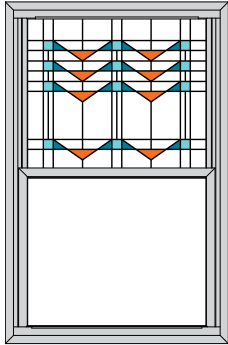

Windows

Double Hung (top sash only)