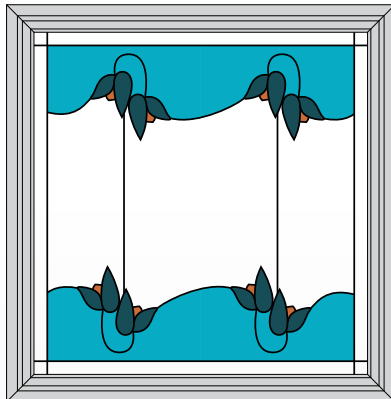

Double Hung (both sashes)

Slider

Awning

Casement

Picture

Storm Doors

Spectrum™ models

Also available in 291 Spectrum Full View