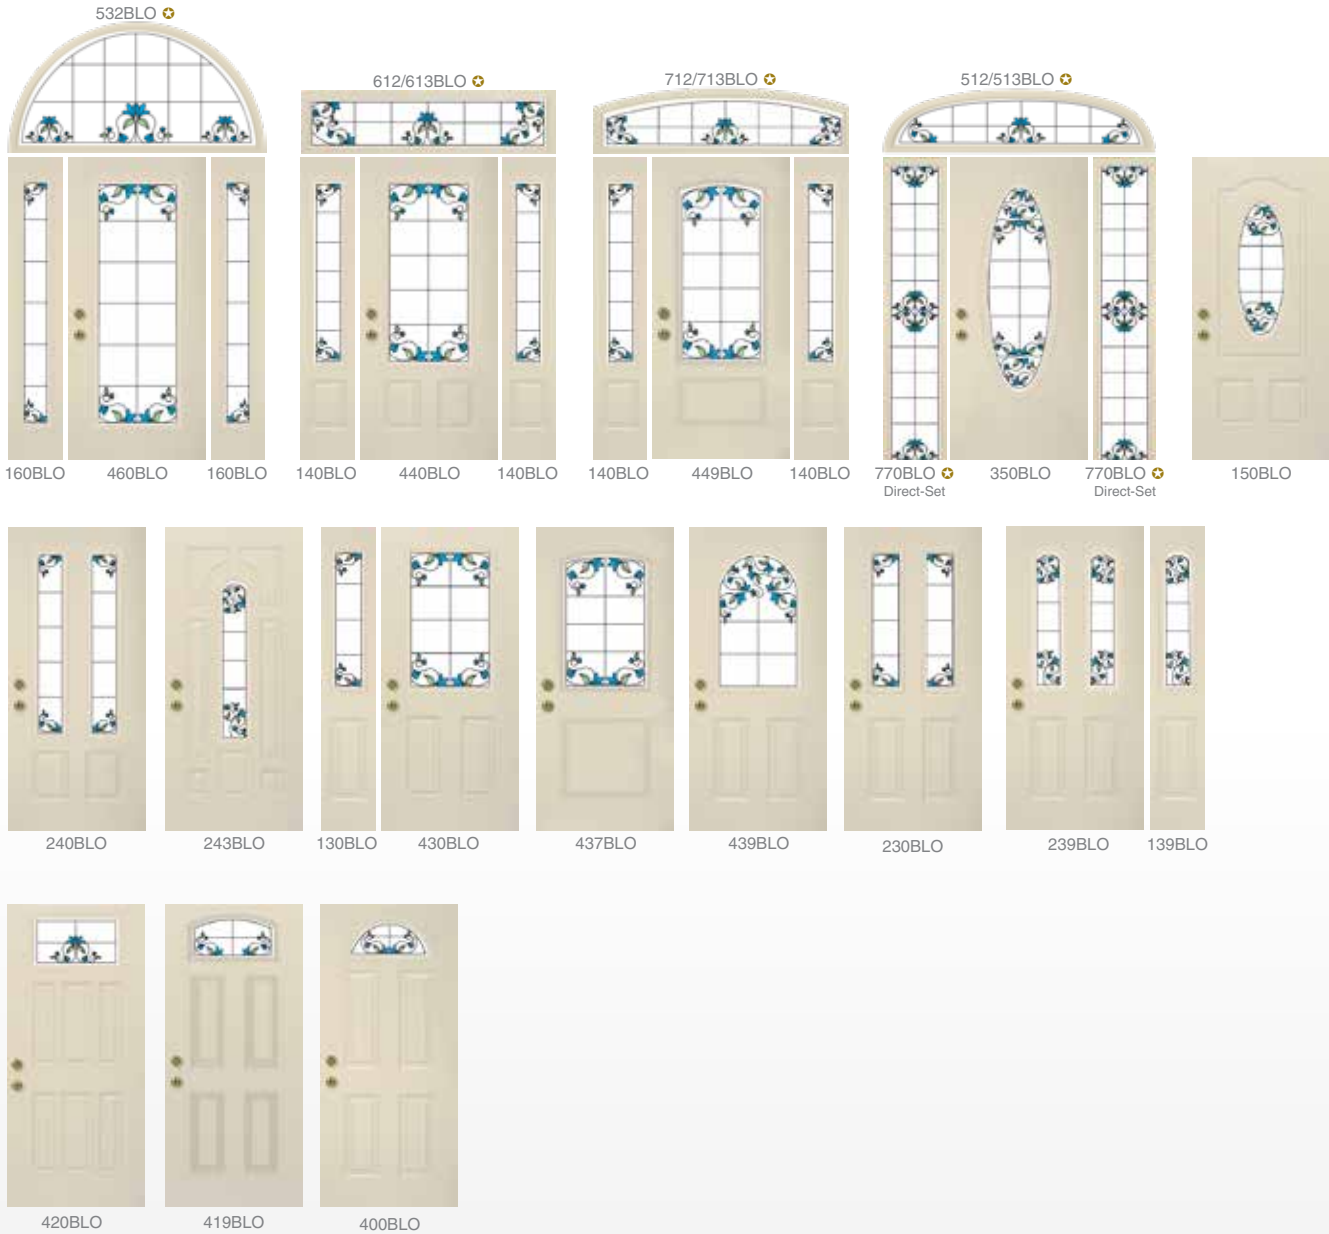

Standard Glass Configuration on Entry Doors: Taffeta Glass (Optional Chinchilla Glass shown) | All Other Products: Clear Glass | Also available in Privacy Glass shown on page 7

Choose from one of our featured color palettes or design your own personal color combination. See page 4 for details.

Coral Reef

Caribbean

Vineyard

Timberland

Sedona

BLOSSOMS All glass available in all color palettes.

Entry Doors

STYLE AVAILABILITY

○ Steel sidelites are made from 24-Gauge steel * Embarq doors and sidelites are not available in 8' heights ✪ Cannot be mulled with Heritage Fiberglass doors in Certified Wind Load regions.

Windows

Double Hung (top sash only)