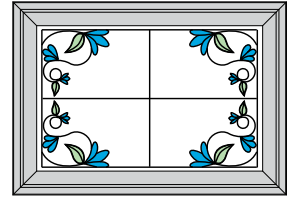

○ Steel sidelites are made from 24-Gauge steel * Embarq doors and sidelites are not available in 8' heights ✪ Cannot be mulled with Heritage Fiberglass doors in Certified Wind Load regions.

Windows

Double Hung (top sash only)

Double Hung (both sashes)

Slider

Awning

Casement

Picture

Storm Doors

Spectrum™ models

Also available in 291
Spectrum Full View