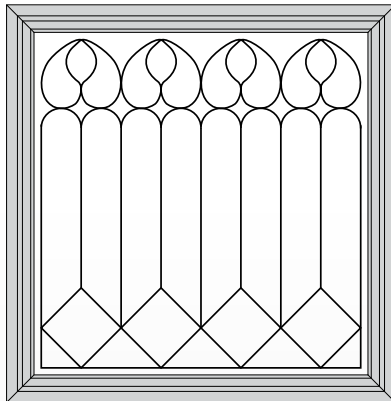

Double Hung (both sashes)

Slider

Awning

Casement

Picture

Storm Doors

Spectrum™ models

Also available in 291
Spectrum Full View

Decorator™ model

Patterns vary by size. Refer to entryLINK for accurate representation

Patio Doors

Aeris™ and Endure™ models

WESTIN

The Westin Series captures the charm of old-world architecture with diagonal lines bringing together simplicity and elegance.