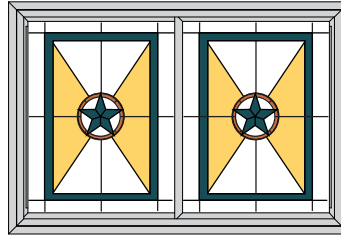

Windows

Slider

Storm Doors

Also available in 291 Spectrum Full View

Patterns vary by size. Refer to entryLINK for accurate representation

Patio Doors