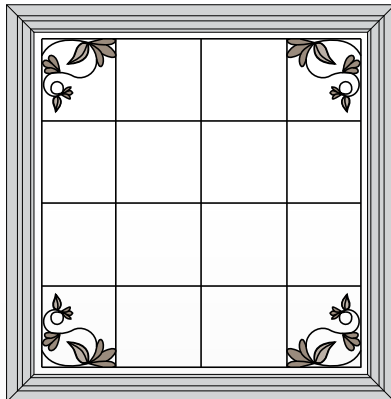

Double Hung (both sashes)

Slider

Awning

Casement

Picture

Storm Doors

Spectrum™ models

Also available in 291
Spectrum Full View