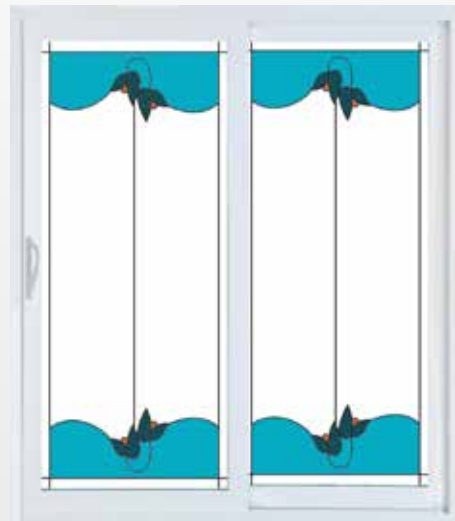

Patio Doors

Aeris™ and Endure™ models

Patterns vary by size. Refer to entryLINK for accurate representation