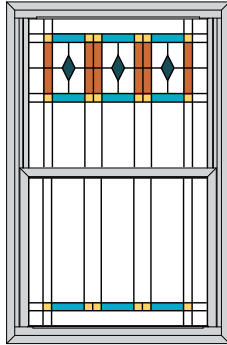

Double Hung (*both sashes*)