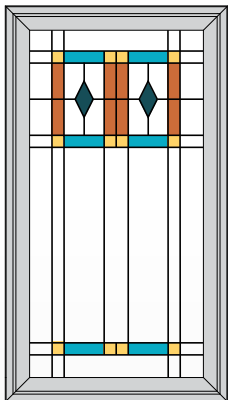

Double Hung (*both sashes*)

Slider

Awning

Casement

Picture

Storm Doors

Spectrum™ models

Also available in 291
Spectrum Full View