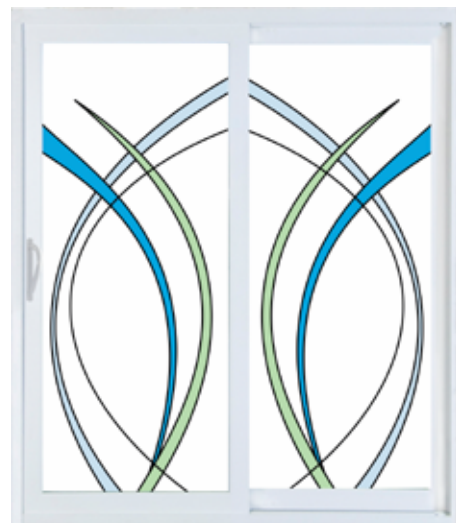

Patio Doors

Aeris™ and Endure™ models

Patterns vary by size. Refer to entryLINK for accurate representation