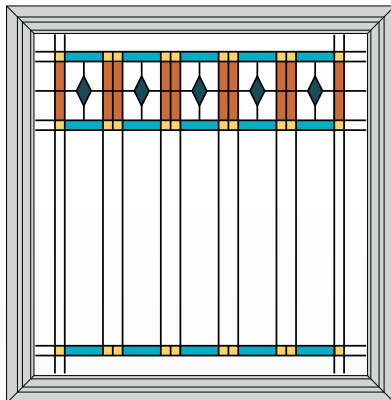

Double Hung (*both sashes*)

Slider

Awning

Casement

Picture

Storm Doors

Spectrum™ models

Also available in 291
Spectrum Full View