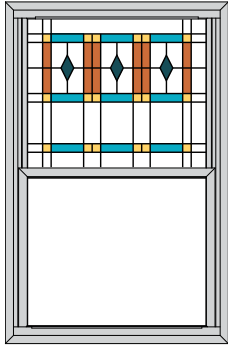

Windows

Double Hung (*top sash only*)