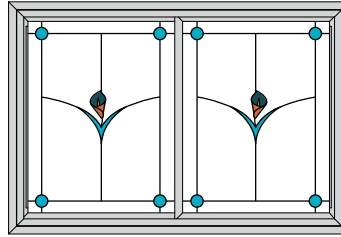

o Steel sidelites are made from 24-Gauge steel * Embarq doors and sidelites are not available in 8' heights ☼ Cannot be mulled with Heritage Fiberglass doors in Certified Wind Load regions.

Windows

Double Hung (top sash only)

Double Hung (both sashes)

Slider

Awning

Casement

Picture

Storm Doors

Spectrum™ models

Also available in 291
Spectrum Full View