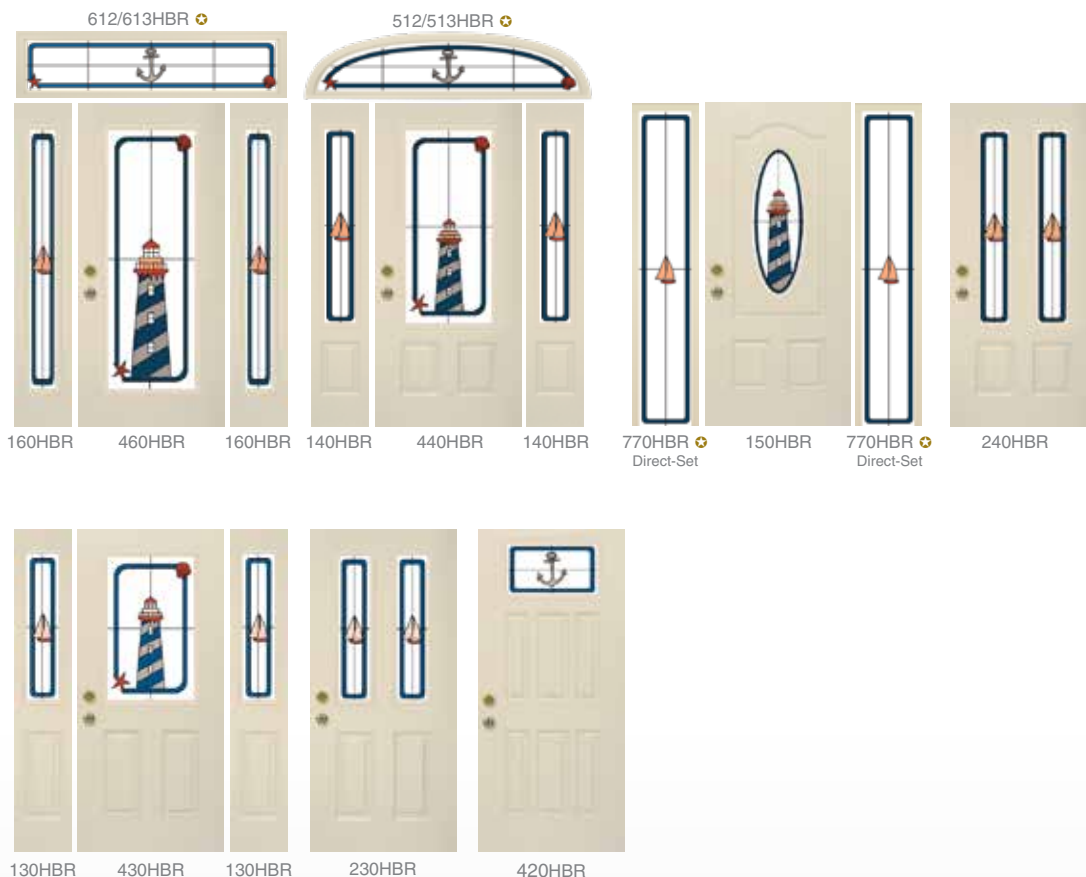

Standard Glass Configuration on Entry Doors: Obscure Pebble Glass (shown) | All Other Products: Clear Glass | Also available in Privacy Glass shown on page 7

Choose from one of our featured color palettes or design your own personal color combination. See page 4 for details.

Coral Reef

Caribbean

Vineyard

Timberland

Sedona

HARBOR All glass available in all color palettes.

Entry Doors

STYLE AVAILABILITY

○ Steel sidelites are made from 24-Gauge steel * Embarq doors and sidelites are not available in 8' heights ✪ Cannot be mulled with Heritage Fiberglass doors in Certified Wind Load regions.

Windows

Double Hung (top sash only)