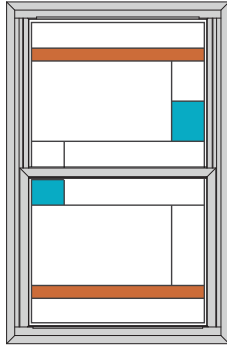

Double Hung (both sashes)