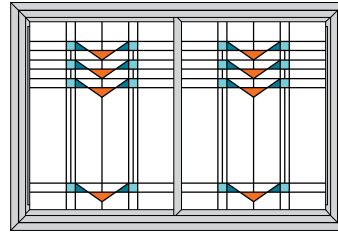

Windows

Slider

Storm Doors

Also available in 291
Spectrum Full View

Patio Doors

Patterns vary by size. Refer to entryLINK for accurate representation