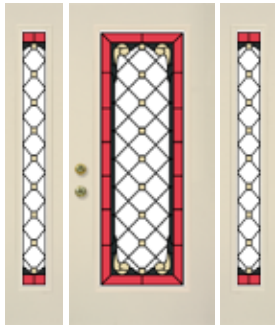

† Inspirations Art Glass on 24-Gauge and Vantage entry doors is Triple Glazed Clear Glass with the bead on 1 side.
 ‡ Inspirations Art Glass on hinged Patio Doors is Triple Glazed Low-E / Argon Glass with the bead on 2 sides.
 § To price Triple Glaze glass with the resin bead on 2 sides on Windows and vinyl Patio doors take the Inspirations Art Glass upcharge x 2.

Coral Reef

Caribbean

Vineyard

Timberland

Sedona

Entry Doors

612/613VIL ✪

160VIL 460VIL 160VIL