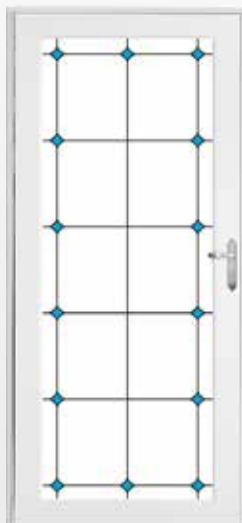

Decorator™ model