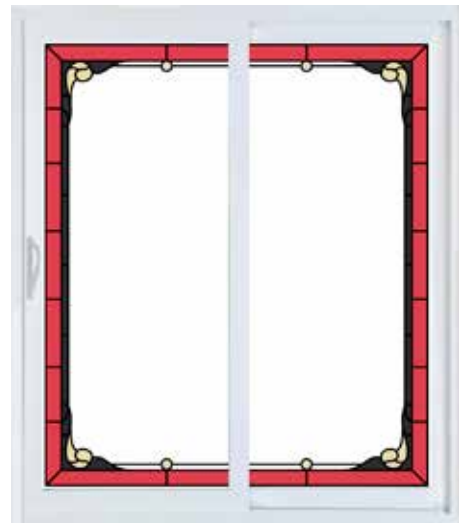

Patio Doors

Aeris™ and Endure™ models

Patterns vary by size. Refer to entryLINK for accurate representation