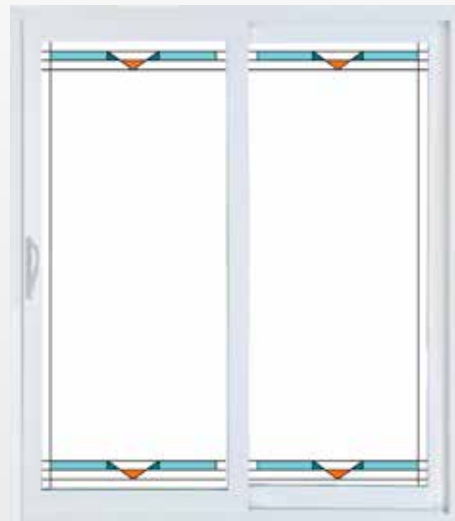

Patio Doors

Aeris™ and Endure™ models

Patterns vary by size. Refer to entryLINK for accurate representation