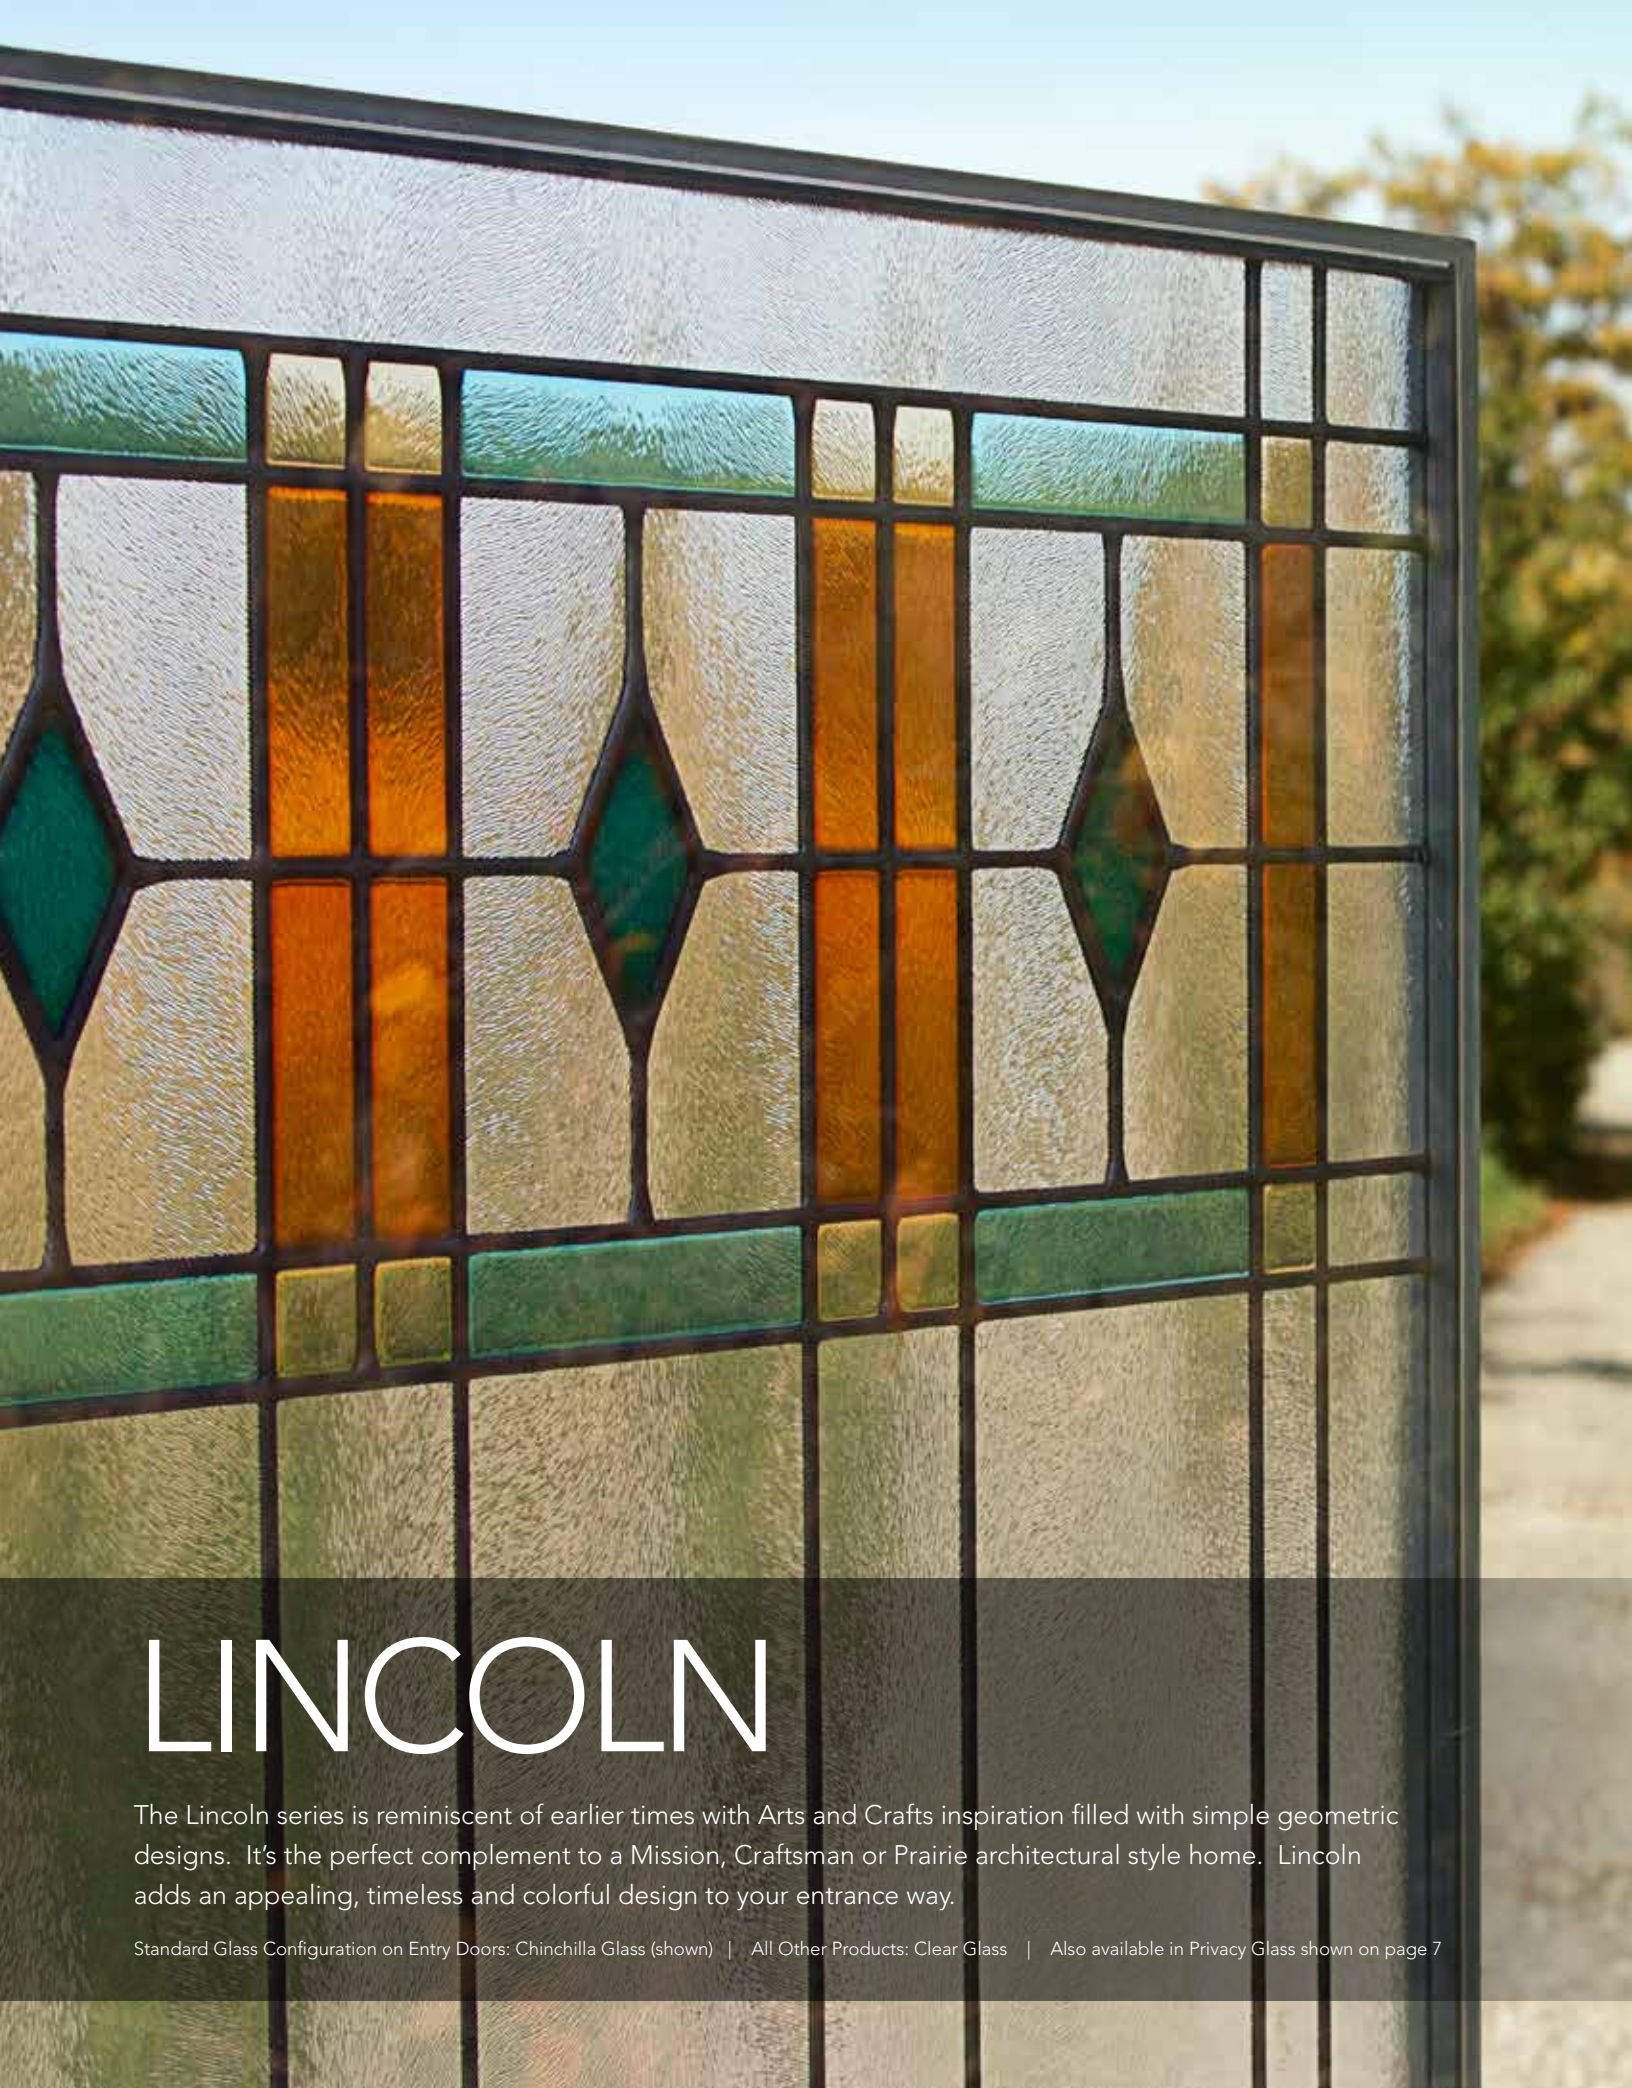

LINCOLN

The Lincoln series is reminiscent of earlier times with Arts and Crafts inspiration filled with simple geometric designs. It's the perfect complement to a Mission, Craftsman or Prairie architectural style home. Lincoln adds an appealing, timeless and colorful design to your entrance way.

Standard Glass Configuration on Entry Doors: Chinchilla Glass (shown) | All Other Products: Clear Glass | Also available in Privacy Glass shown on page 7