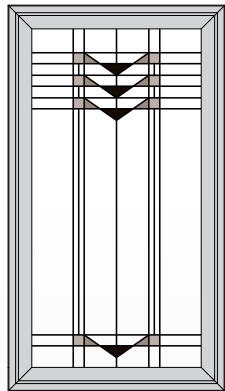

Double Hung (both sashes)

Slider

Awning

Casement

Picture

Storm Doors

Spectrum™ models

Also available in 291
Spectrum Full View