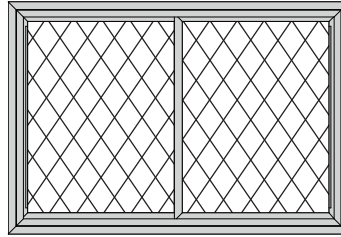

Windows

Slider

Storm Doors

Also available in 291 Spectrum Full View

Patterns vary by size. Refer to entryLINK for accurate representation

Patio Doors