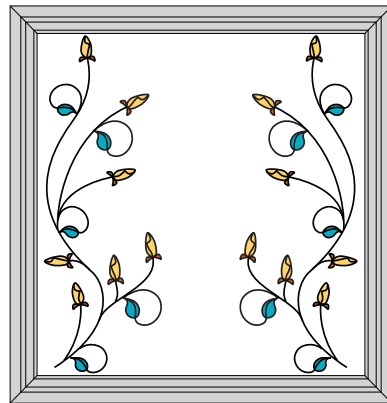

Double Hung (both sashes)

Slider

Awning

Casement

Picture

Storm Doors

Spectrum™ models

Also available in 291
Spectrum Full View