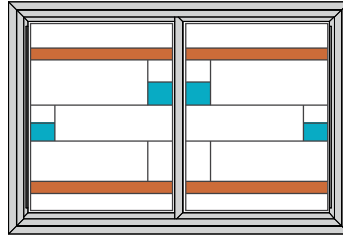

Windows

Slider

Storm Doors

Also available in 291
Spectrum Full View

Patterns vary by size. Refer to entryLINK for accurate representation

Patio Doors