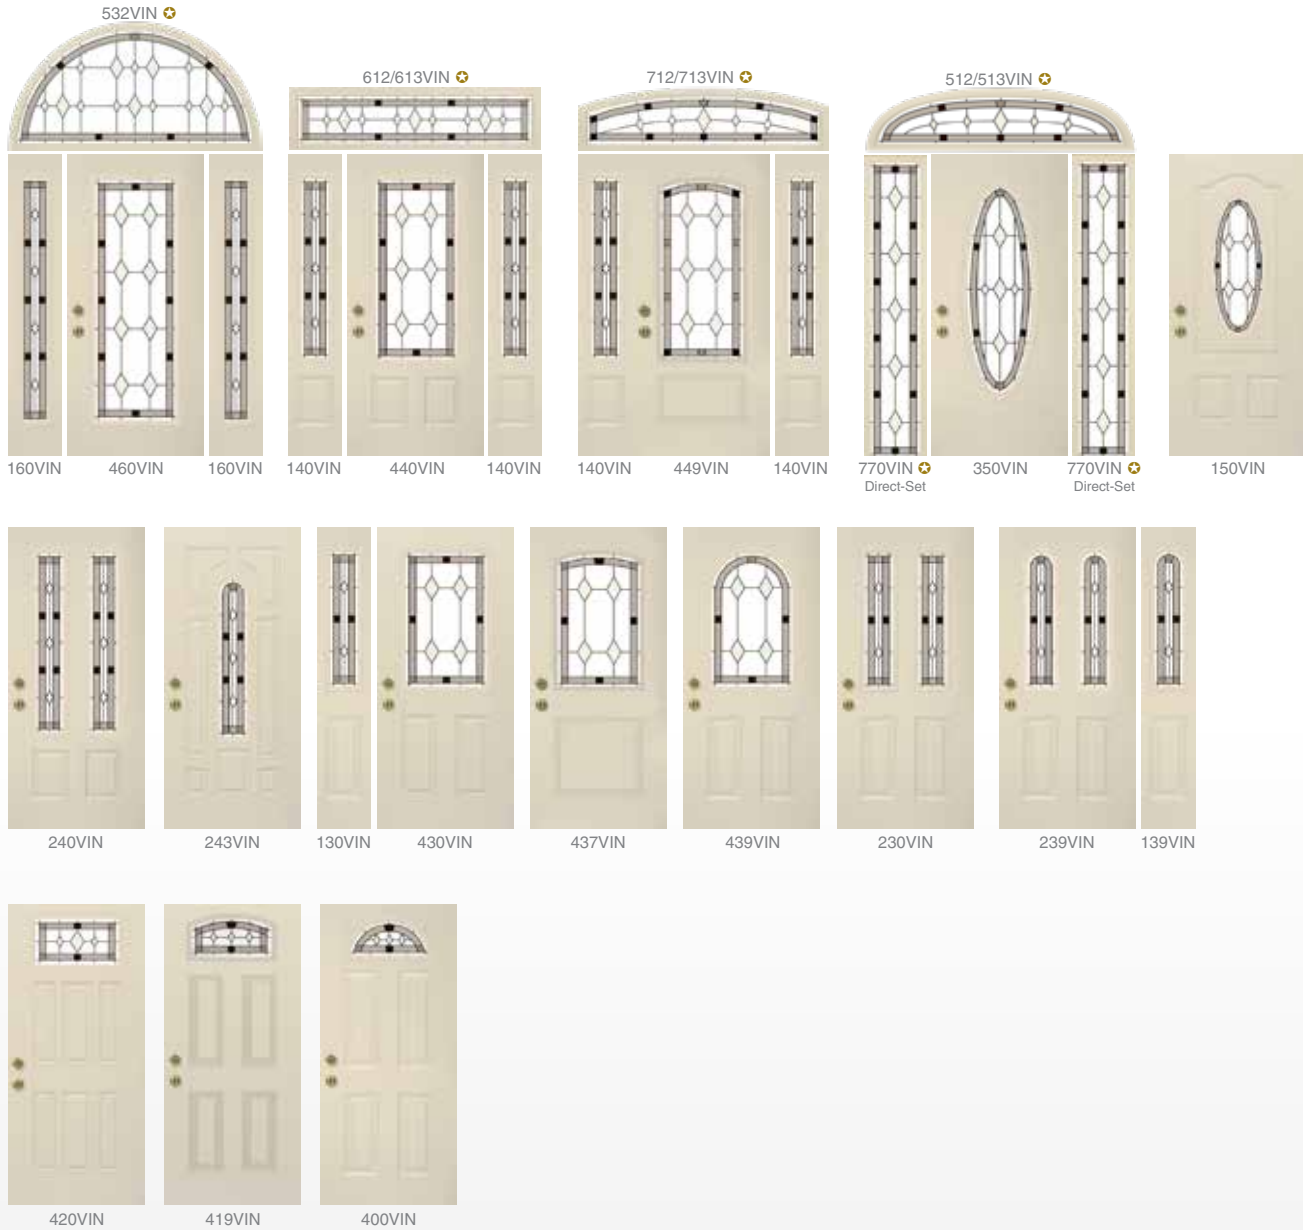

Coral Reef

Caribbean

Vineyard

Timberland

Sedona

VINTAGE All glass available in all color palettes.

Entry Doors

STYLE AVAILABILITY