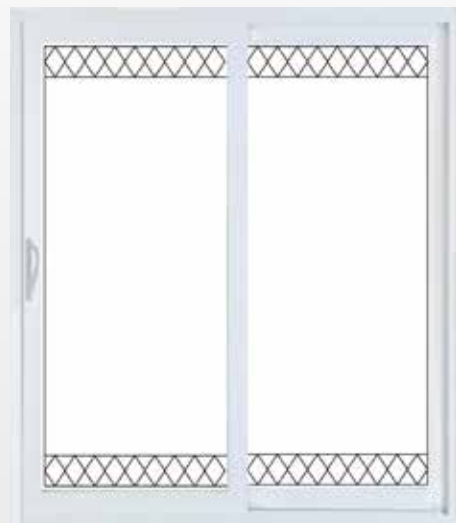

Patio Doors

Aeris™ and Endure™ models