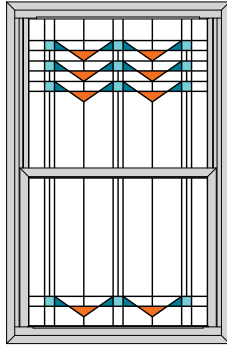

Double Hung (both sashes)