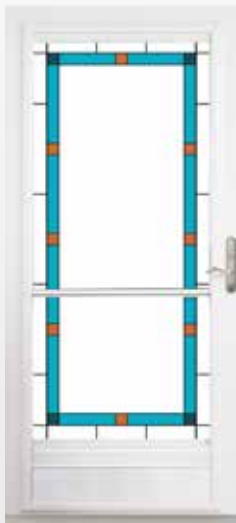

Double Hung (both sashes)

Slider

Awning

Casement

Picture

Storm Doors

Spectrum™ models

Also available in 291
Spectrum Full View

Double Hung (both sashes)

Slider

Awning

Casement

Picture

Storm Doors

Spectrum™ models

Also available in 291
Spectrum™ Full View