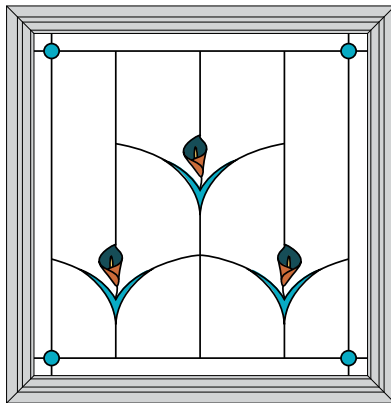

† Inspirations Art Glass on 24-Gauge and Vantage entry doors is Triple Glazed Clear Glass with the bead on 1 side.
 ‡ Inspirations Art Glass on hinged Patio Doors is Triple Glazed Low-E / Argon Glass with the bead on 2 sides.
 § To price Triple Glaze glass with the resin bead on 2 sides on Windows and vinyl Patio doors take the Inspirations Art Glass upcharge x 2.

Double Hung (both sashes)

Slider

Awning

Casement

Picture

Storm Doors

Spectrum™ models

Also available in 291
Spectrum Full View