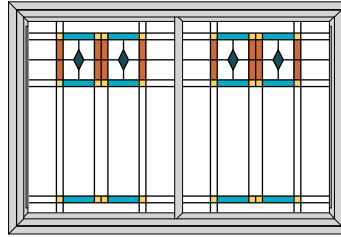

Windows

Slider

Storm Doors

Also available in 291
Spectrum Full View

Patio Doors

Patterns vary by size. Refer to entryLINK for accurate representation