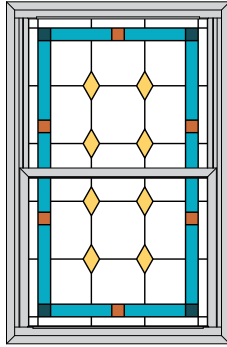

Double Hung (both sashes)