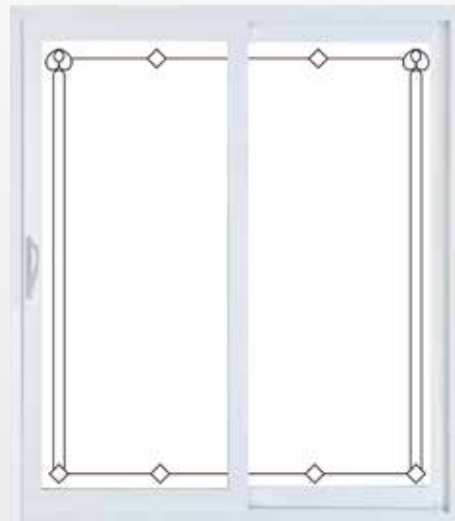

Patio Doors

Aeris™ and Endure™ models