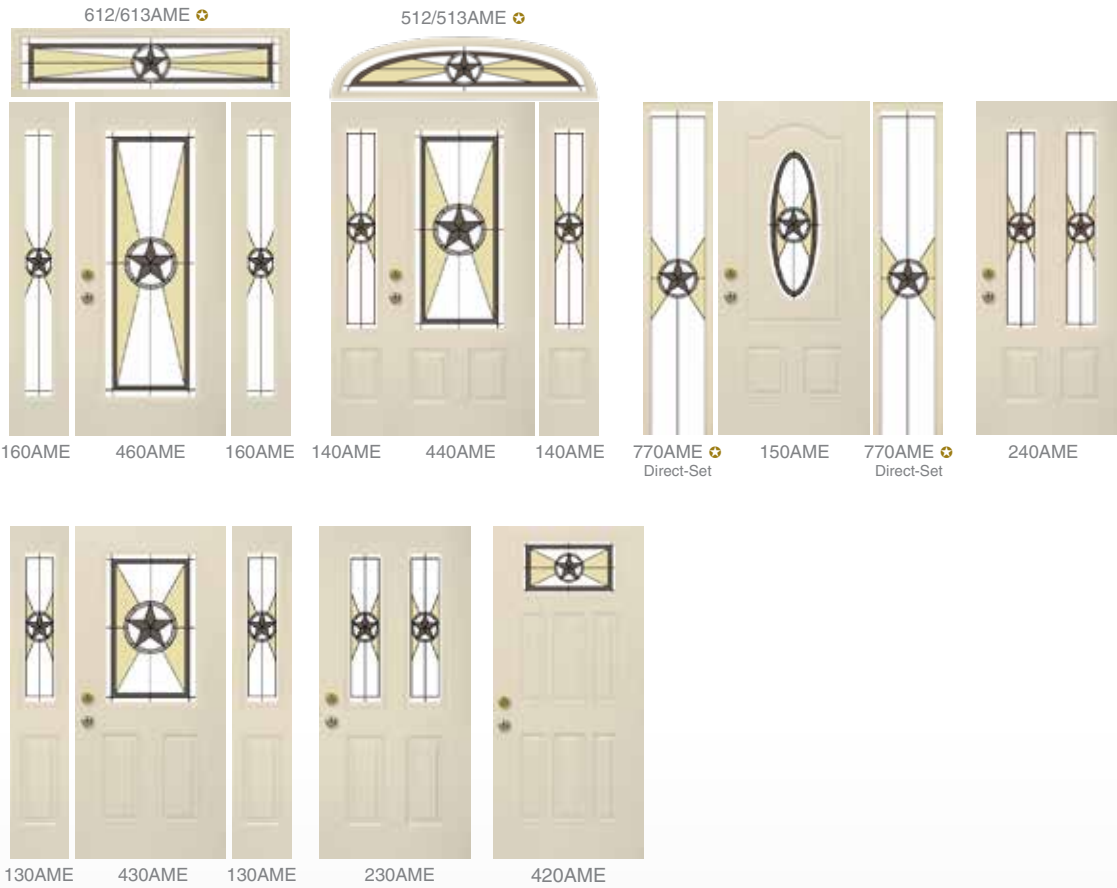

Standard Glass Configuration on Entry Doors: Chinchilla Glass (shown) | All Other Products: Clear Glass | Also available in Privacy Glass shown on page 7

Choose from one of our featured color palettes or design your own personal color combination. See page 4 for details.

Coral Reef

Caribbean

Vineyard

Timberland

Sedona

AMERICANA All glass available in all color palettes.

Entry Doors

STYLE AVAILABILITY