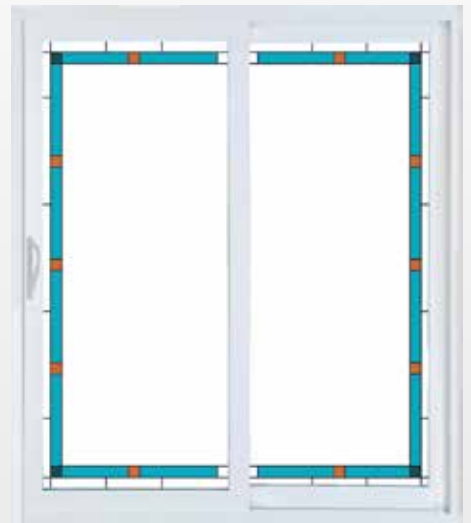

Patio Doors

Aeris™ and Endure™ models

Also available in 396
Deluxe One-Lite
Patterns vary by size. Refer to entryLINK for accurate representation