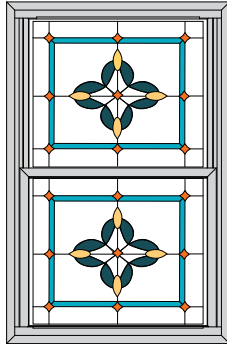

Double Hung (both sashes)