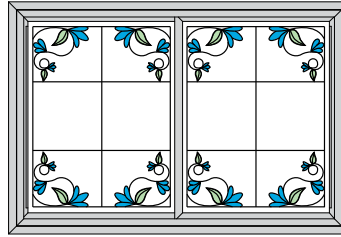

○ Steel sidelites are made from 24-Gauge steel * Embarq doors and sidelites are not available in 8' heights ✪ Cannot be mulled with Heritage Fiberglass doors in Certified Wind Load regions.

Windows

Double Hung (top sash only)

Double Hung (both sashes)

Slider

Awning

Casement

Picture

Storm Doors

Spectrum™ models

Also available in 291
Spectrum Full View