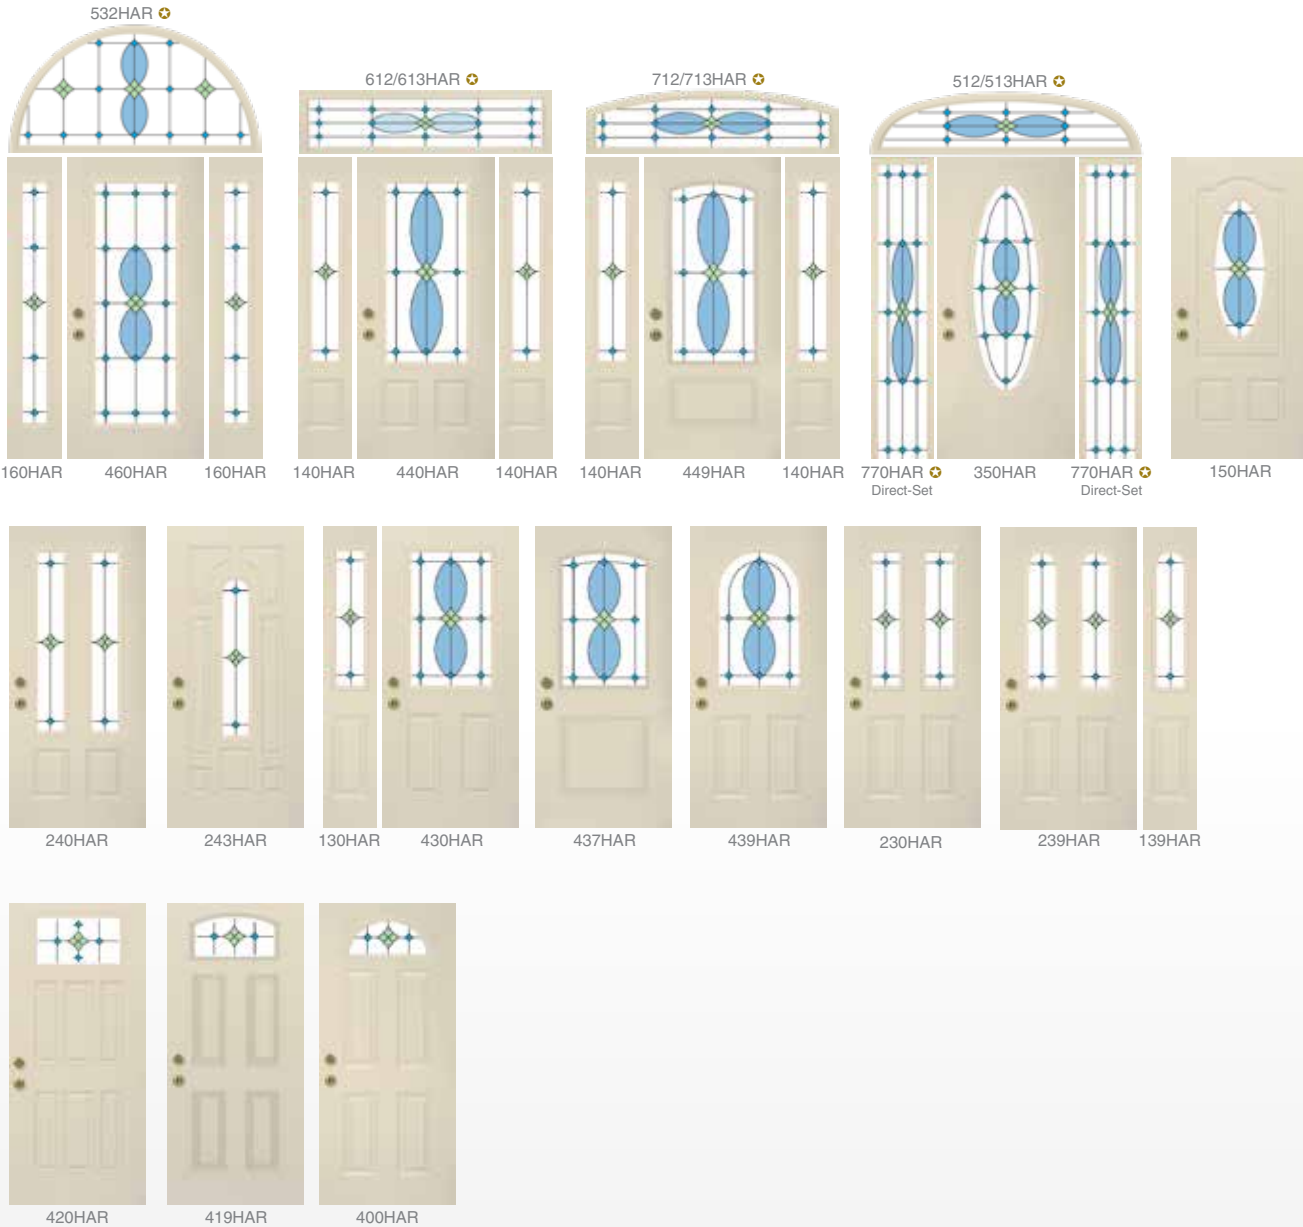

Standard Glass Configuration on Entry Doors: Gluechip Glass (shown) | All Other Products: Clear Glass | Also available in Privacy Glass shown on page 7

Choose from one of our featured color palettes or design your own personal color combination. See page 4 for details.

Coral Reef

Caribbean

Vineyard

Timberland

Sedona

HARMONY All glass available in all color palettes.

Entry Doors

STYLE AVAILABILITY

○ Steel sidelites are made from 24-Gauge steel * Embarq doors and sidelites are not available in 8' heights ✪ Cannot be mulled with Heritage Fiberglass doors in Certified Wind Load regions.

Windows

Double Hung (top sash only)