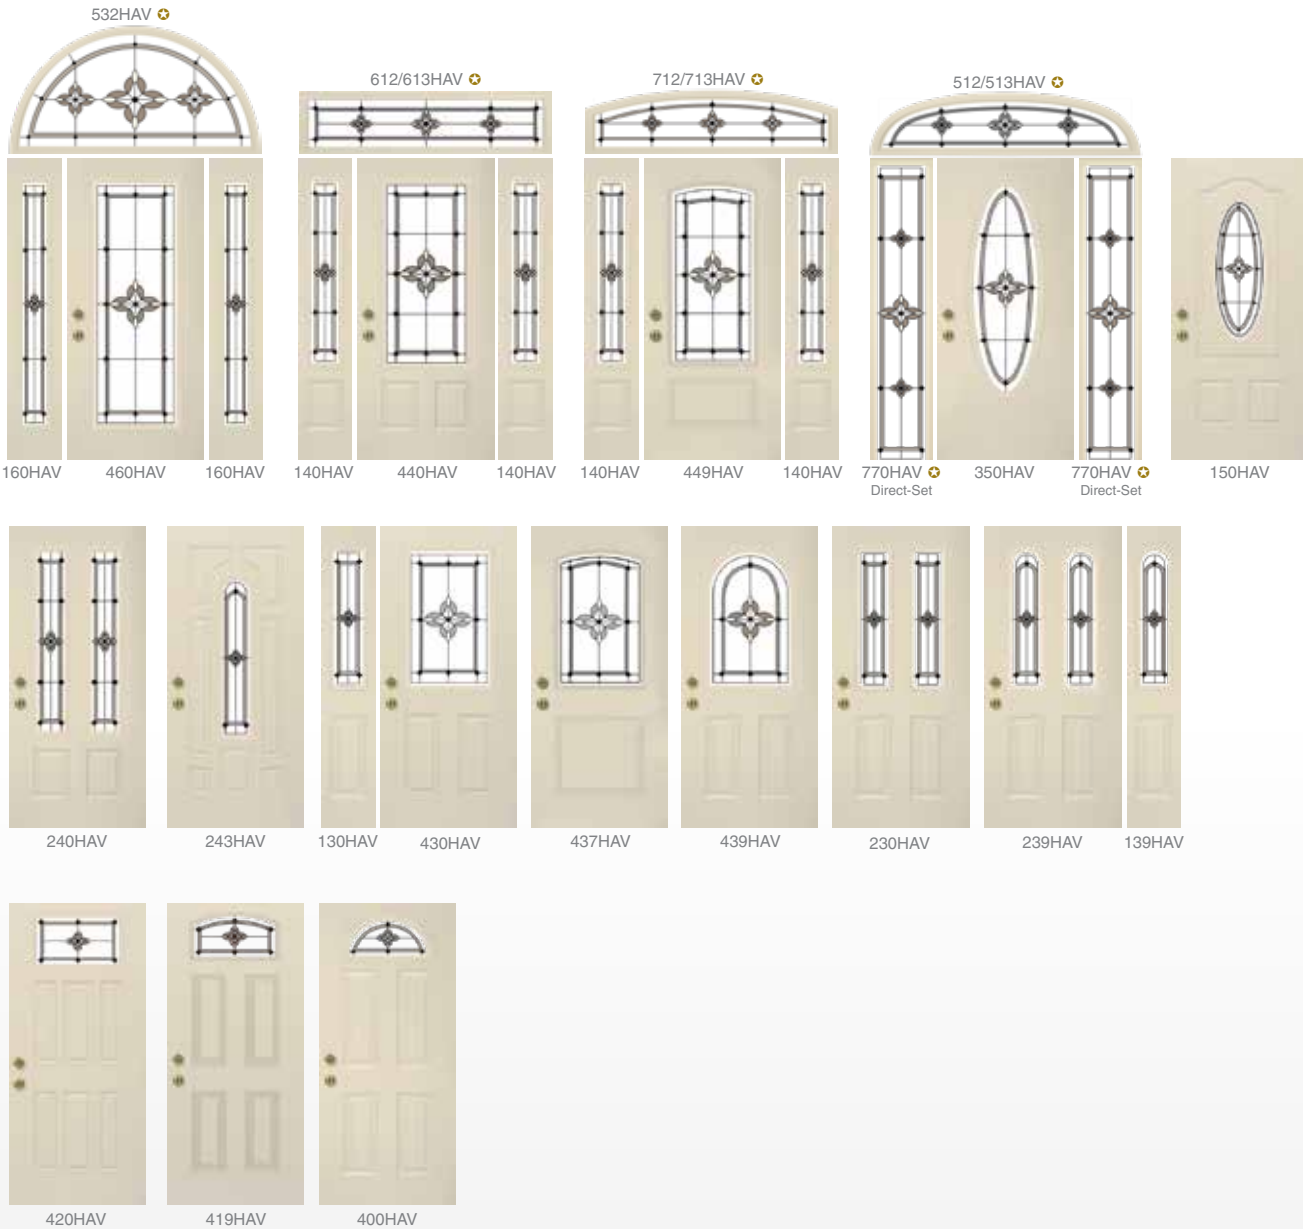

Standard Glass Configuration on Entry Doors: Chinchilla Glass (Optional Taffeta Glass shown) | All Other Products: Clear Glass | Also available in Privacy Glass shown on page 7

Choose from one of our featured color palettes or design your own personal color combination. See page 4 for details.

Coral Reef

Caribbean

Vineyard

Timberland

Sedona

HAVEN All glass available in all color palettes.

Entry Doors

STYLE AVAILABILITY