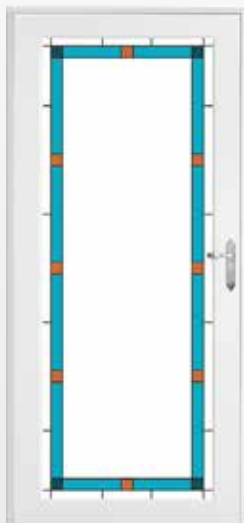

Decorator™ model