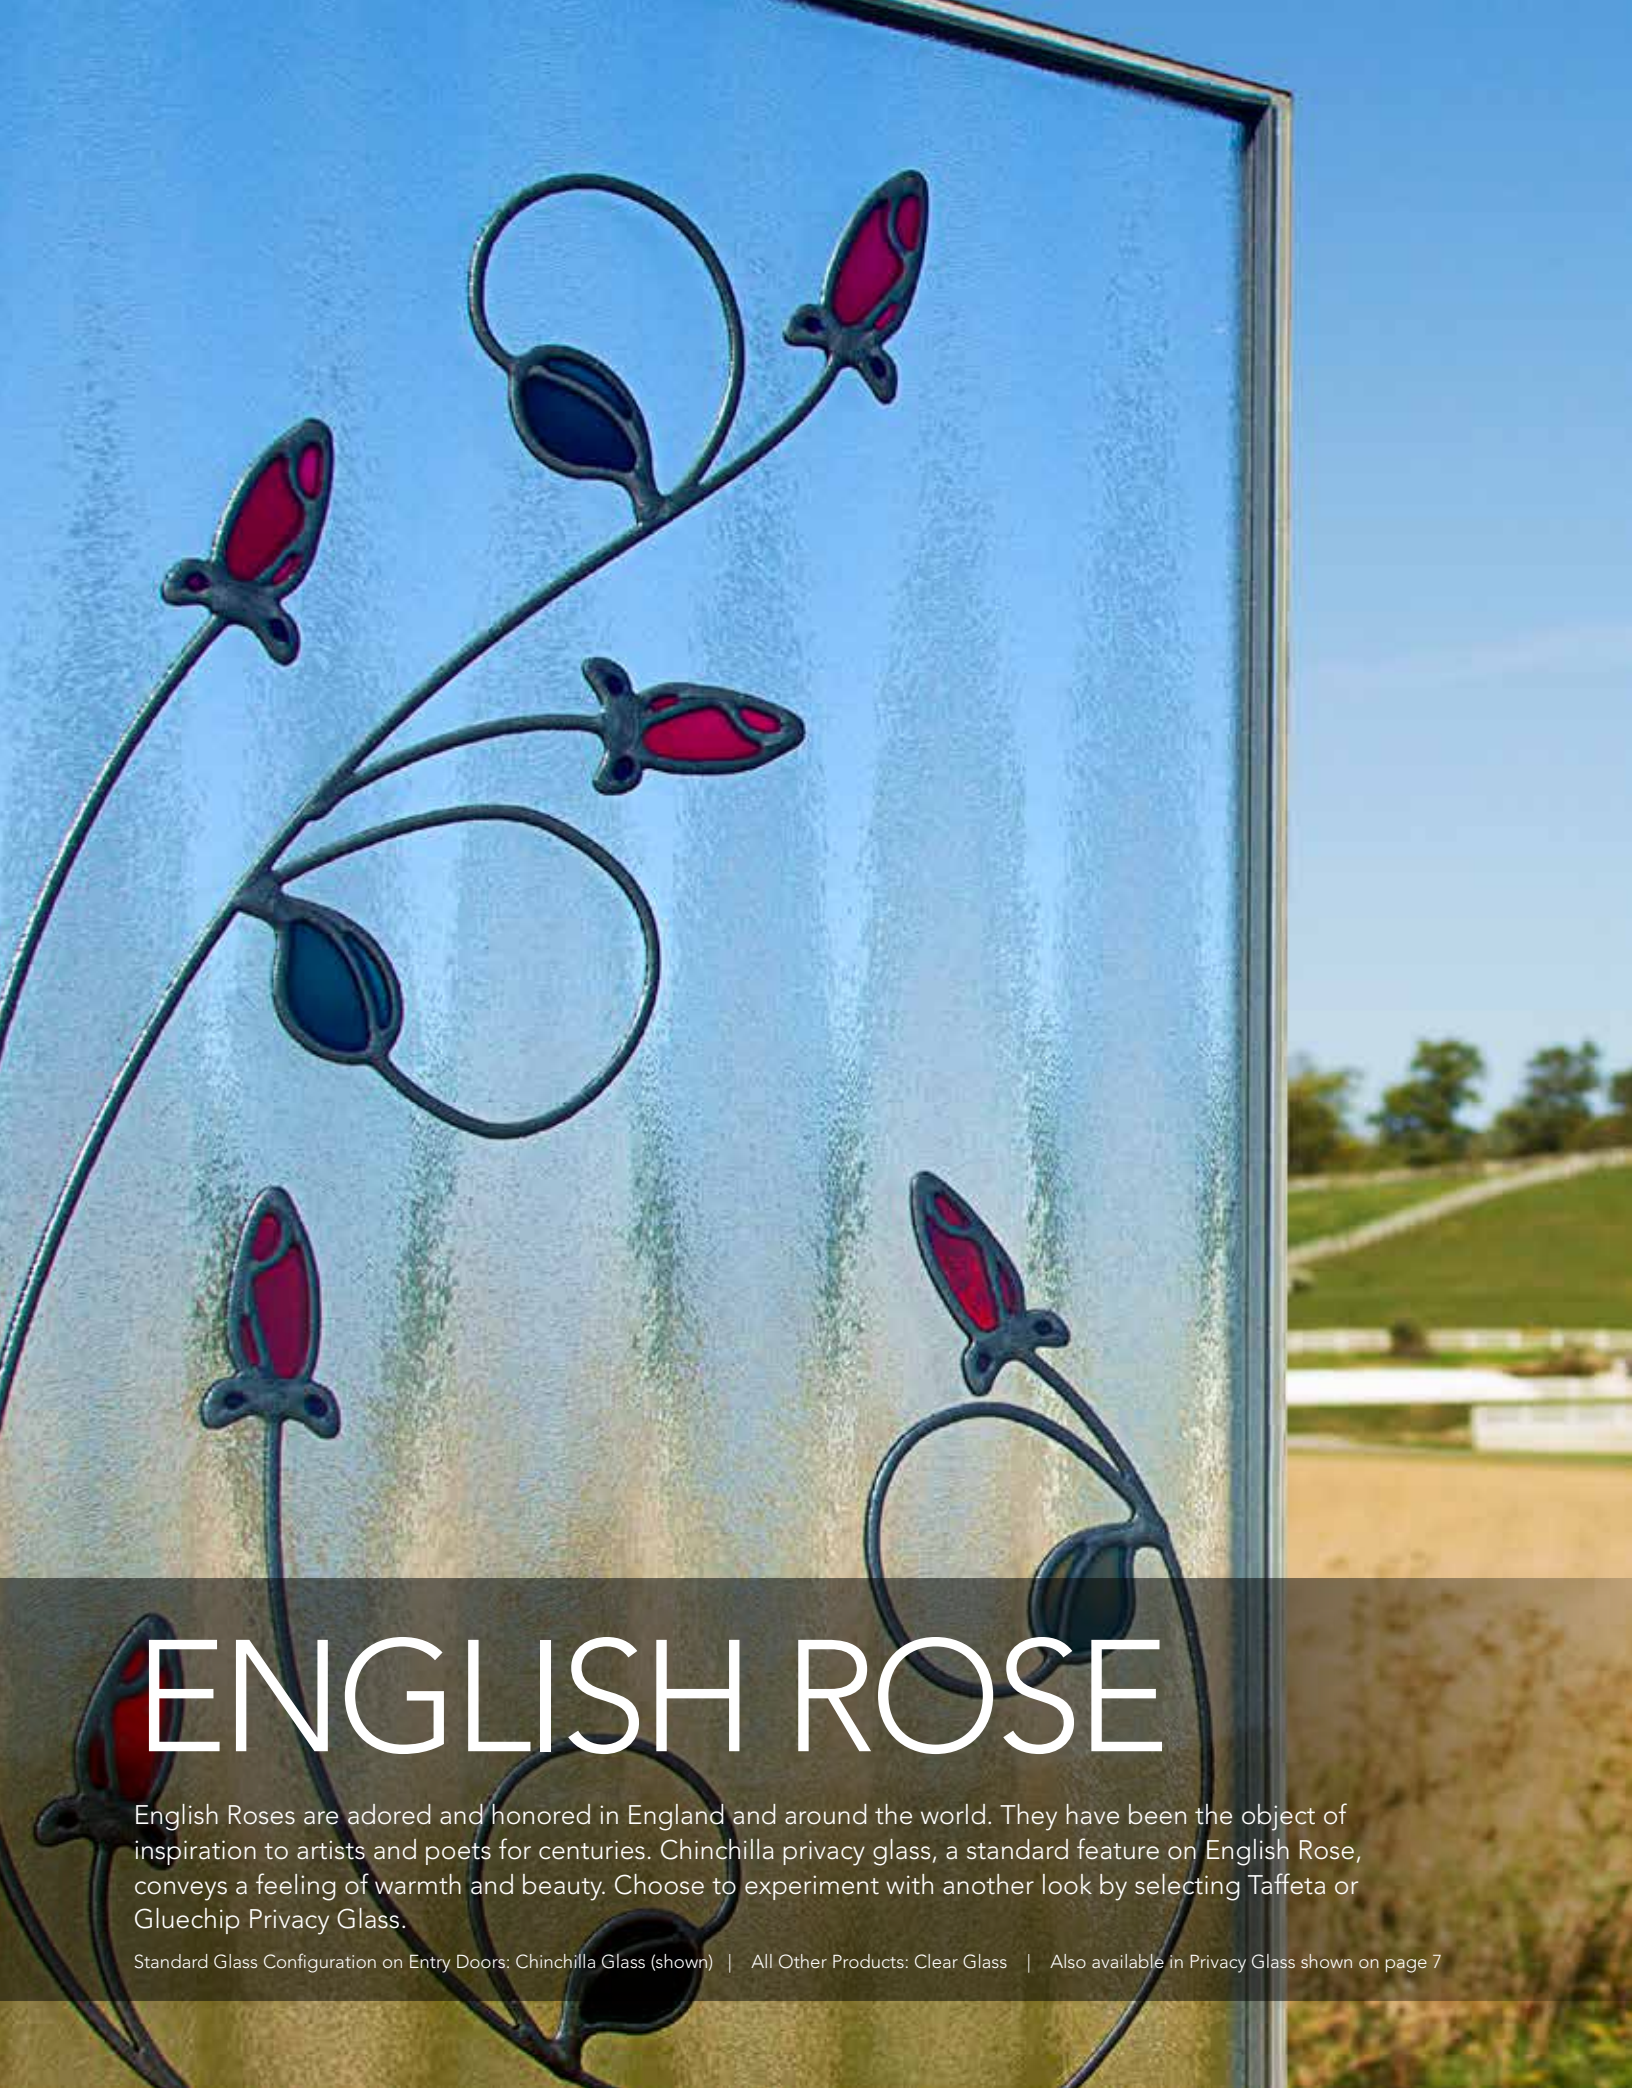

ENGLISH ROSE

English Roses are adored and honored in England and around the world. They have been the object of inspiration to artists and poets for centuries. Chinchilla privacy glass, a standard feature on English Rose, conveys a feeling of warmth and beauty. Choose to experiment with another look by selecting Taffeta or Gluechip Privacy Glass.

Standard Glass Configuration on Entry Doors: Chinchilla Glass (shown) | All Other Products: Clear Glass | Also available in Privacy Glass shown on page 7