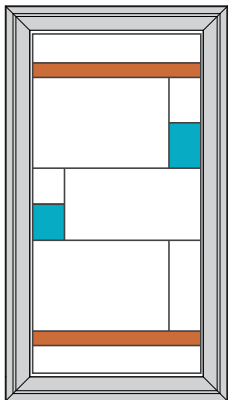

Double Hung (both sashes)

Slider

Awning

Casement

Picture

Storm Doors

Spectrum™ models

Also available in 291
Spectrum Full View