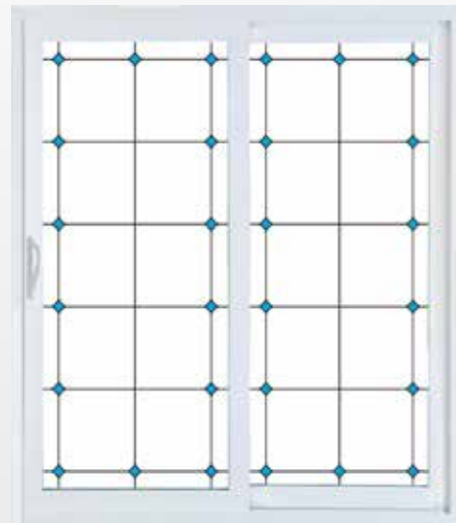

○ Steel sidelites are made from 24-Gauge steel * Embarq doors and sidelites are not available in 8' heights ✪ Cannot be mulled with Heritage Fiberglass doors in Certified Wind Load regions.

Windows

Double Hung (top sash only)

Double Hung (both sashes)

Slider

Awning

Casement

Picture

Storm Doors

Spectrum™ models

Also available in 291
Spectrum Full View

Decorator™ model

Patio Doors

Aeris™ and Endure™ models

Patterns vary by size. Refer to entryLINK for accurate representation

AZTEC

The Aztec Series is reminiscent of America's Southwestern culture.

Standard Glass Configuration on Entry Doors: Clear Glass (Optional Obscure Pebble shown) | All Other Products: Clear Glass | Also available in Privacy Glass shown on page 7