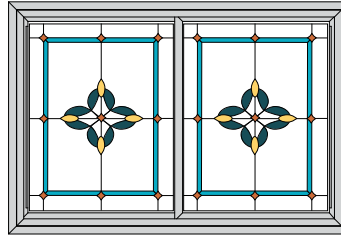

o Steel sidelites are made from 24-Gauge steel * Embarq doors and sidelites are not available in 8' heights ✪ Cannot be mulled with Heritage Fiberglass doors in Certified Wind Load regions.

Windows

Double Hung (top sash only)

Double Hung (both sashes)

Slider

Awning

Casement

Picture

Storm Doors

Spectrum™ models

Also available in 291
Spectrum Full View