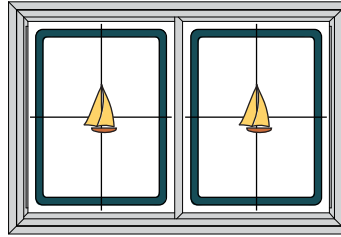

Windows

Slider

Storm Doors

Also available in 291
Spectrum Full View

Patio Doors

Patterns vary by size. Refer to entryLINK for accurate representation