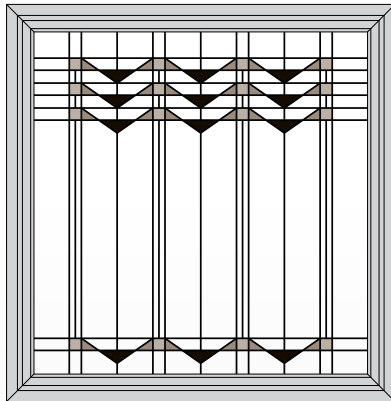

Double Hung (both sashes)

Slider

Awning

Casement

Picture

Storm Doors

Spectrum™ models

Also available in 291
Spectrum Full View