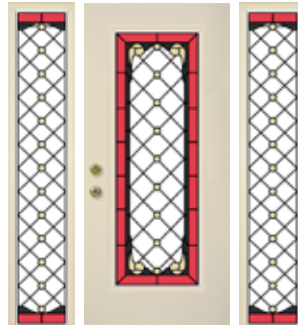

770VIL Direct-Set ✪ 460VIL 770VIL Direct-Set ✪