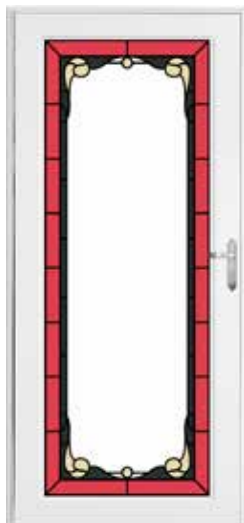

Decorator™ model