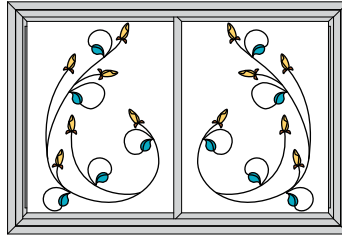

○ Steel sidelites are made from 24-Gauge steel * Embarq doors and sidelites are not available in 8' heights ✪ Cannot be mulled with Heritage Fiberglass doors in Certified Wind Load regions.

Windows

Double Hung (top sash only)

Double Hung (both sashes)

Slider

Awning

Casement

Picture

Storm Doors

Spectrum™ models

Also available in 291
Spectrum Full View