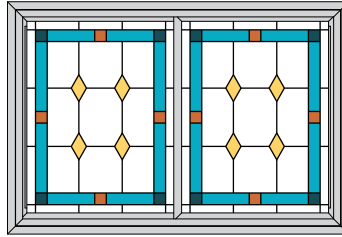

○ Steel sidelites are made from 24-Gauge steel * Embarq doors and sidelites are not available in 8' heights + Cannot be mulled with Heritage Fiberglass doors in Certified Wind Load regions.

Windows

Double Hung (top sash only)

Double Hung (both sashes)

Slider

Awning

Casement

Picture

Storm Doors

Spectrum™ models

Also available in 291
Spectrum™ Full View