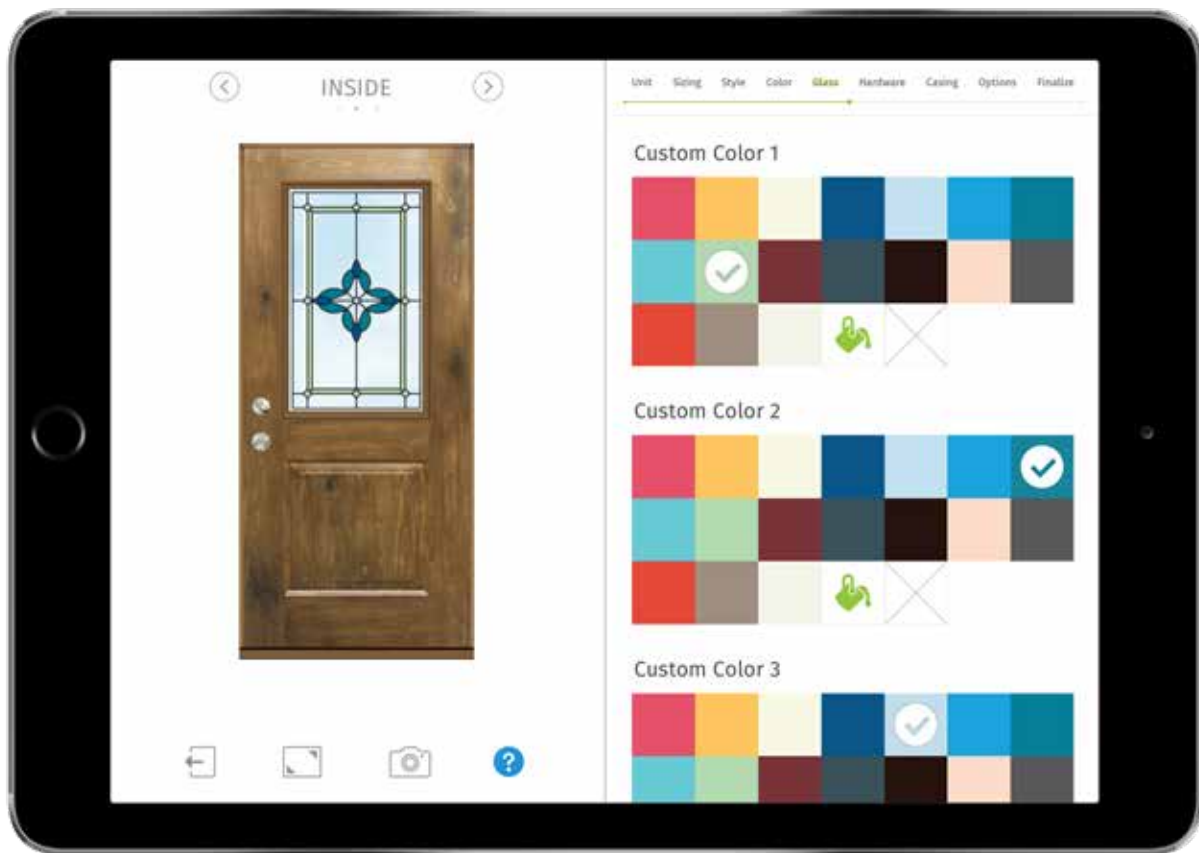

CAPTIVATE WITH COLOR

The greatest advantage of Inspirations™ Art Glass is the opportunity to add color to your glass. We've created a variety of unique color palettes to suit your home's style.

We also offer four resin bead colors: Silver, Black, Gunmetal and Clay. Combine your favorite color palette and bead color with your choice of design to show your personality on your home's entryways and windows.

CREATING YOUR OWN INSPIRATIONS DESIGN IS EASY

With our iPad app or ProVia Studio, design your own unique color palette just the way you want it.

Download our free app today!

Download on entryLINK
or provia.com/app