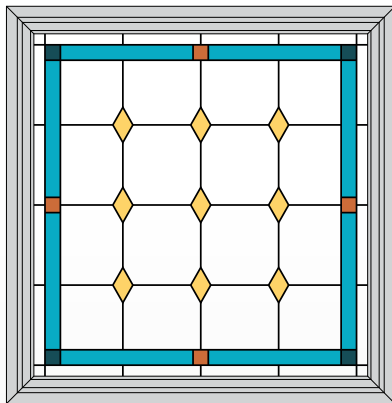

Double Hung (both sashes)

Slider

Awning

Casement

Picture

Storm Doors

Spectrum™ models

Also available in 291
Spectrum™ Full View