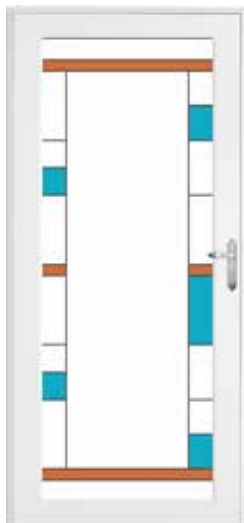

Decorator™ model