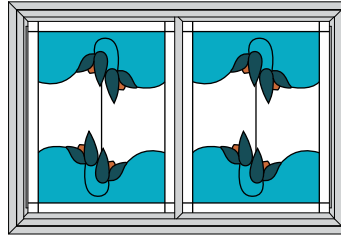

o Steel sidelites are made from 24-Gauge steel * Embarq doors and sidelites are not available in 8' heights ✪ Cannot be mulled with Heritage Fiberglass doors in Certified Wind Load regions.

Windows

Double Hung (top sash only)

Double Hung (both sashes)

Slider

Awning

Casement

Picture

Storm Doors

Spectrum™ models

Also available in 291 Spectrum Full View