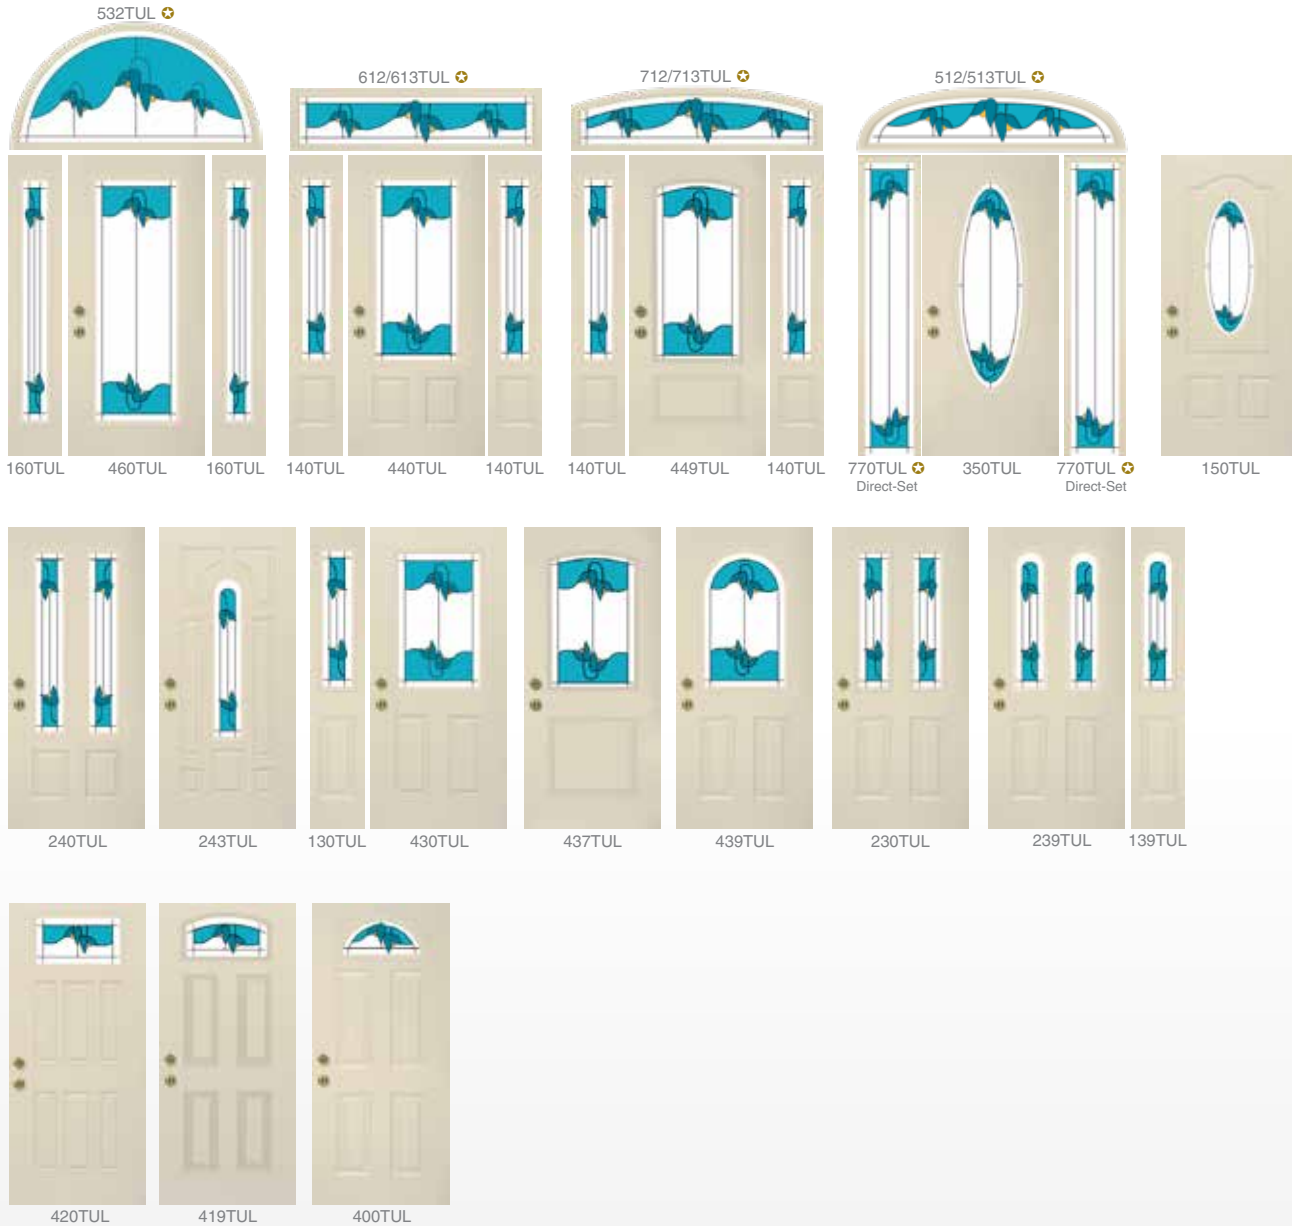

Standard Glass Configuration on Entry Doors: Taffeta Glass (Optional Obscure Pebble Glass shown) | All Other Products: Clear Glass | Also available in Privacy Glass shown on page 7

Choose from one of our featured color palettes or design your own personal color combination. See page 4 for details.

Coral Reef

Caribbean

Vineyard

Timberland

Sedona

TULIPS All glass available in all color palettes.

Entry Doors

STYLE AVAILABILITY

o Steel sidelites are made from 24-Gauge steel * Embarq doors and sidelites are not available in 8' heights ✪ Cannot be mulled with Heritage Fiberglass doors in Certified Wind Load regions.

Windows

Double Hung (top sash only)