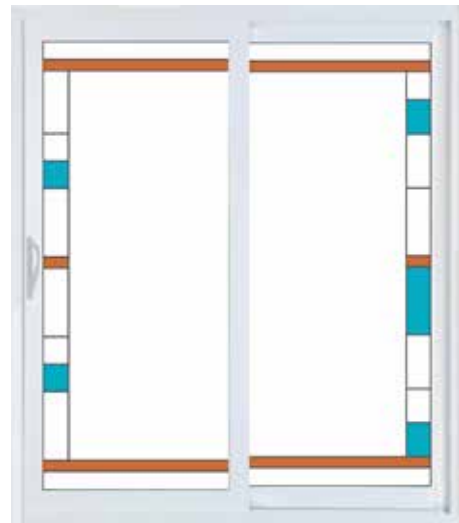

Patio Doors

Aeris™ and Endure™ models