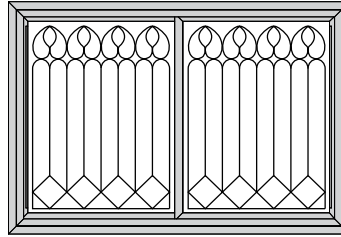

Windows

Slider

Storm Doors

Also available in 291
Spectrum Full View

Patterns vary by size. Refer to entryLINK for accurate representation

Patio Doors