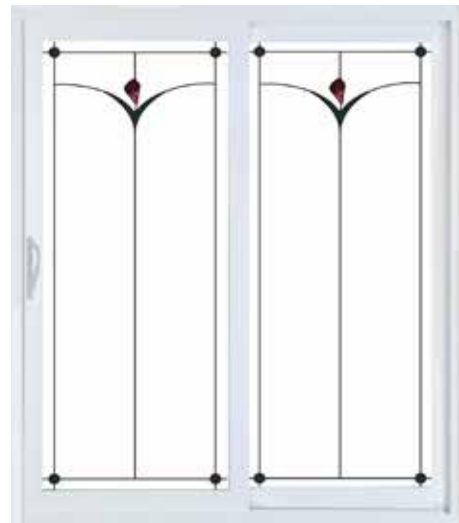

Patio Doors

Aeris™ and Endure™ models

Patterns vary by size. Refer to entryLINK for accurate representation