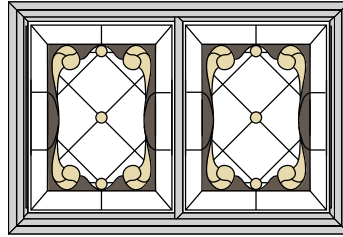

○ Steel sidelites are made from 24-Gauge steel * Embarq doors and sidelites are not available in 8' heights ✪ Cannot be mulled with Heritage Fiberglass doors in Certified Wind Load regions.

Windows

Double Hung (top sash only)

Double Hung (both sashes)

Slider

Awning

Casement

Picture

Storm Doors

Spectrum™ models

Also available in 291 Spectrum Full View