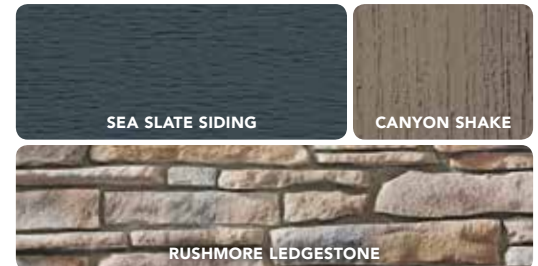

Always refer to our color selector for accurate color representation.

Complete the look of your home's exterior by coordinating Single 6.5" Rough Sawn Shake with ProVia's extensive portfolio of products.