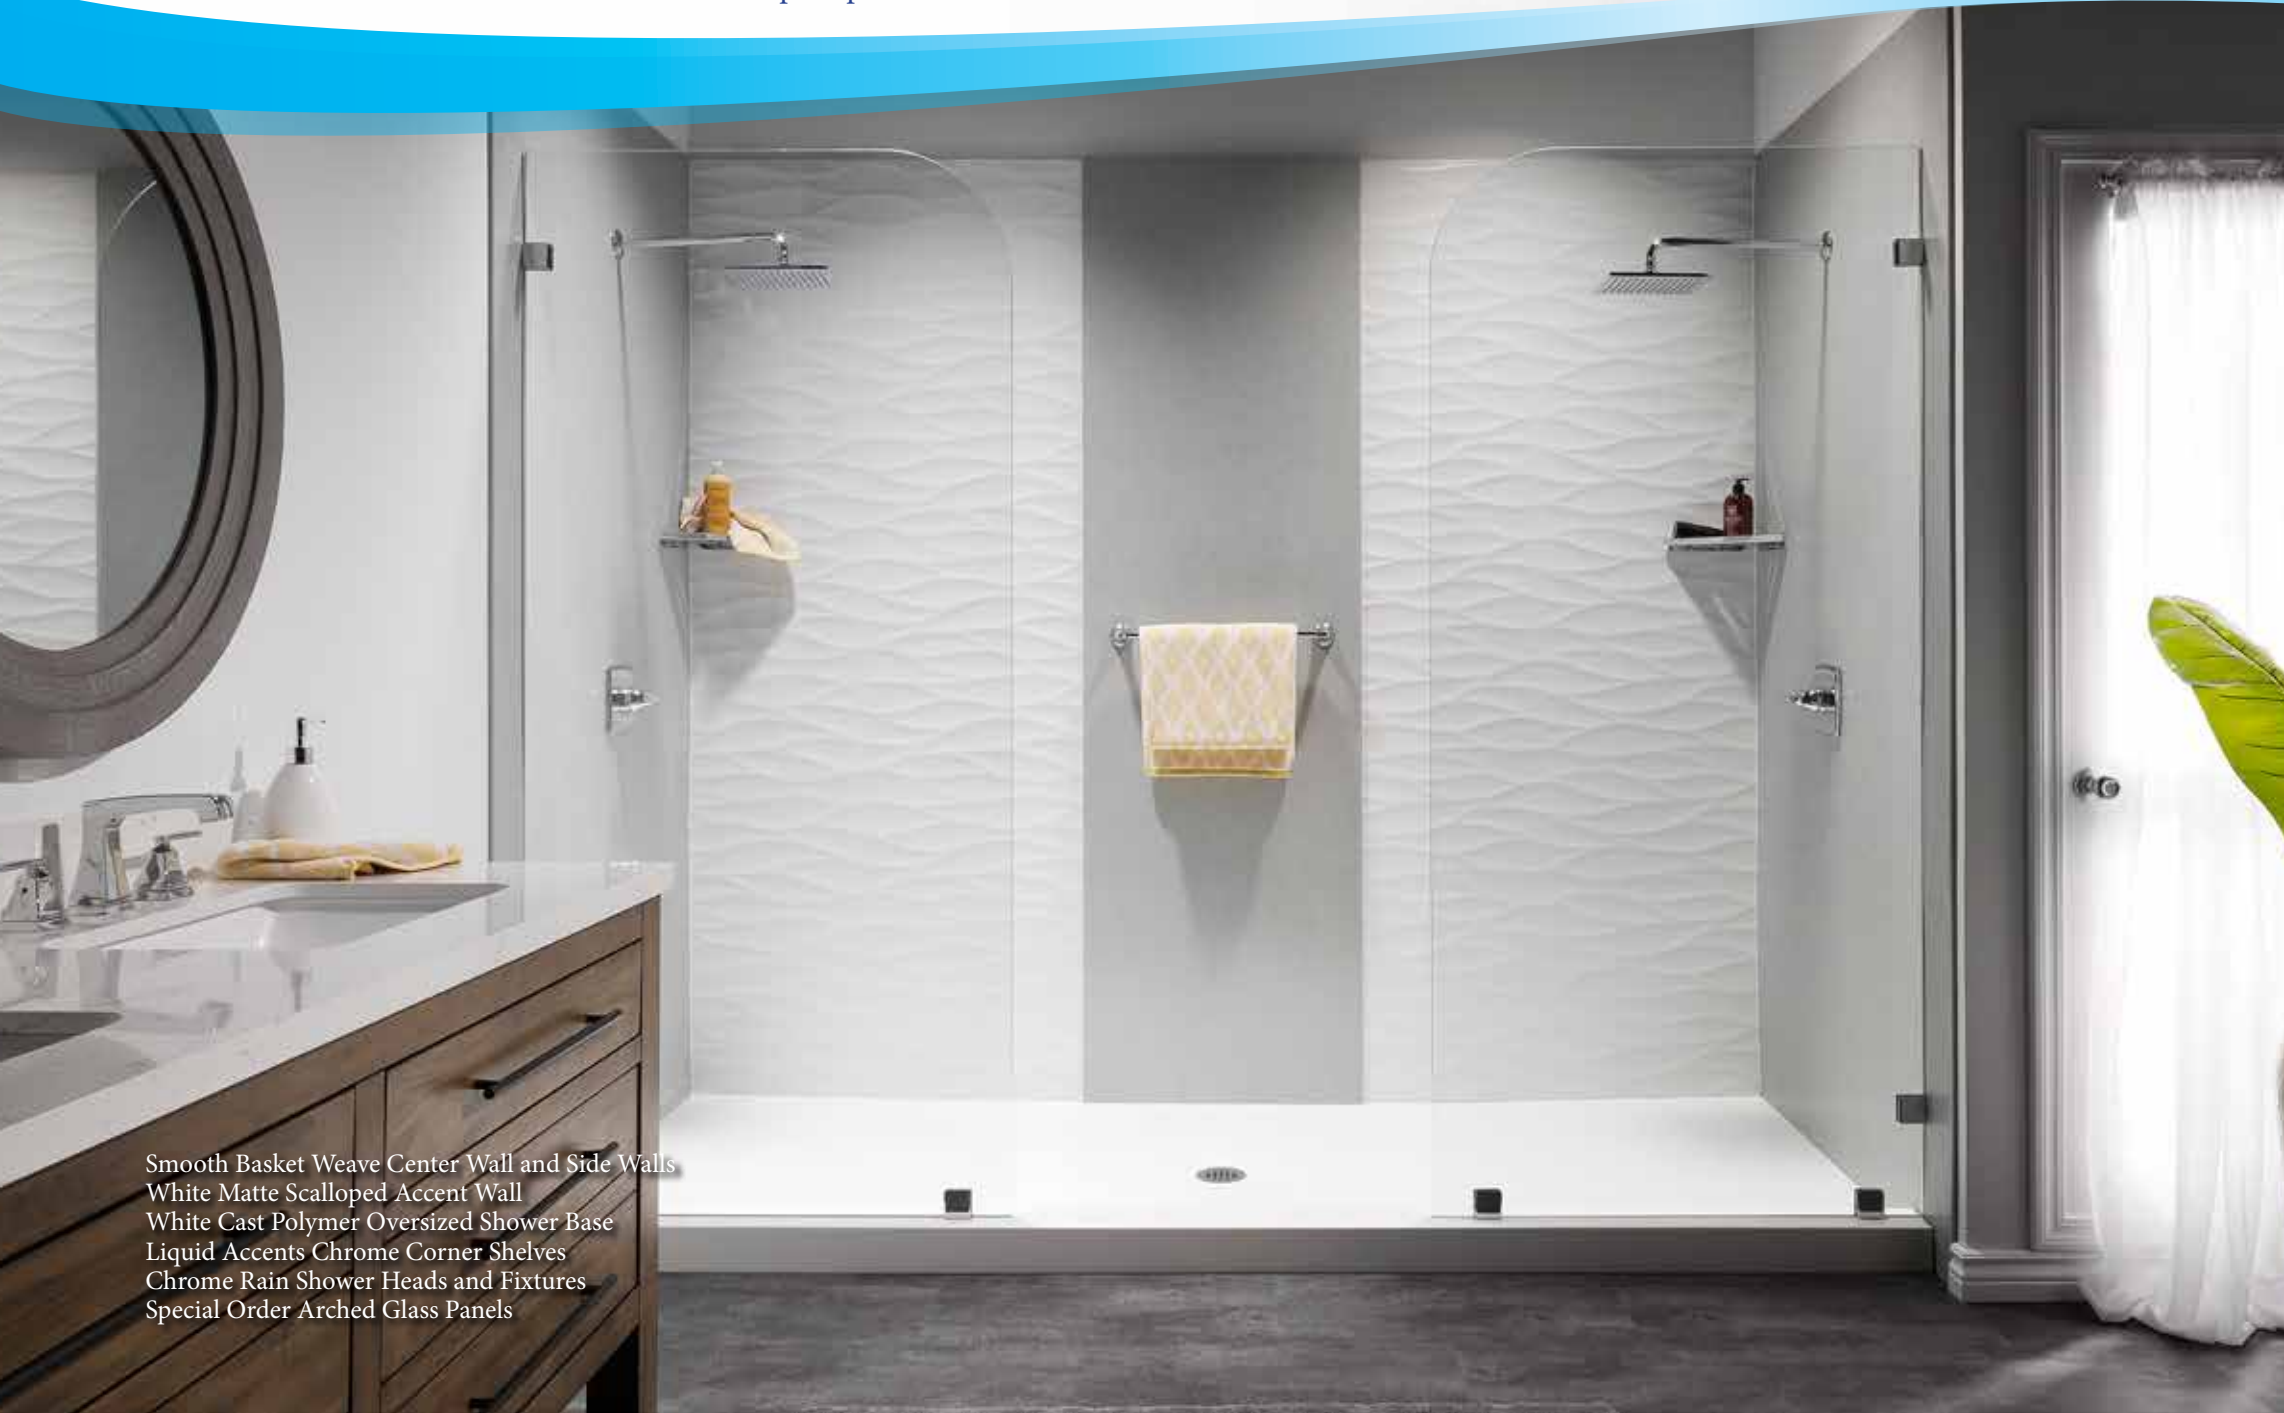

## CHOOSE QUALITY FIXTURES

Grayline Subway Impressions Walls  
White Replacement Base & Hex Seat  
LA Chrome Corner Shelves & Door  
Moen Chrome Fixtures & Trim

# MODERN TRANQUILITY

Luxury Bath Technologies invites you to revel in a place of pampering, privacy, and comfort. Wash away the stress of the day in a custom shower designed exclusively for you. This gorgeous oversized shower sets the tone for your spa experience.