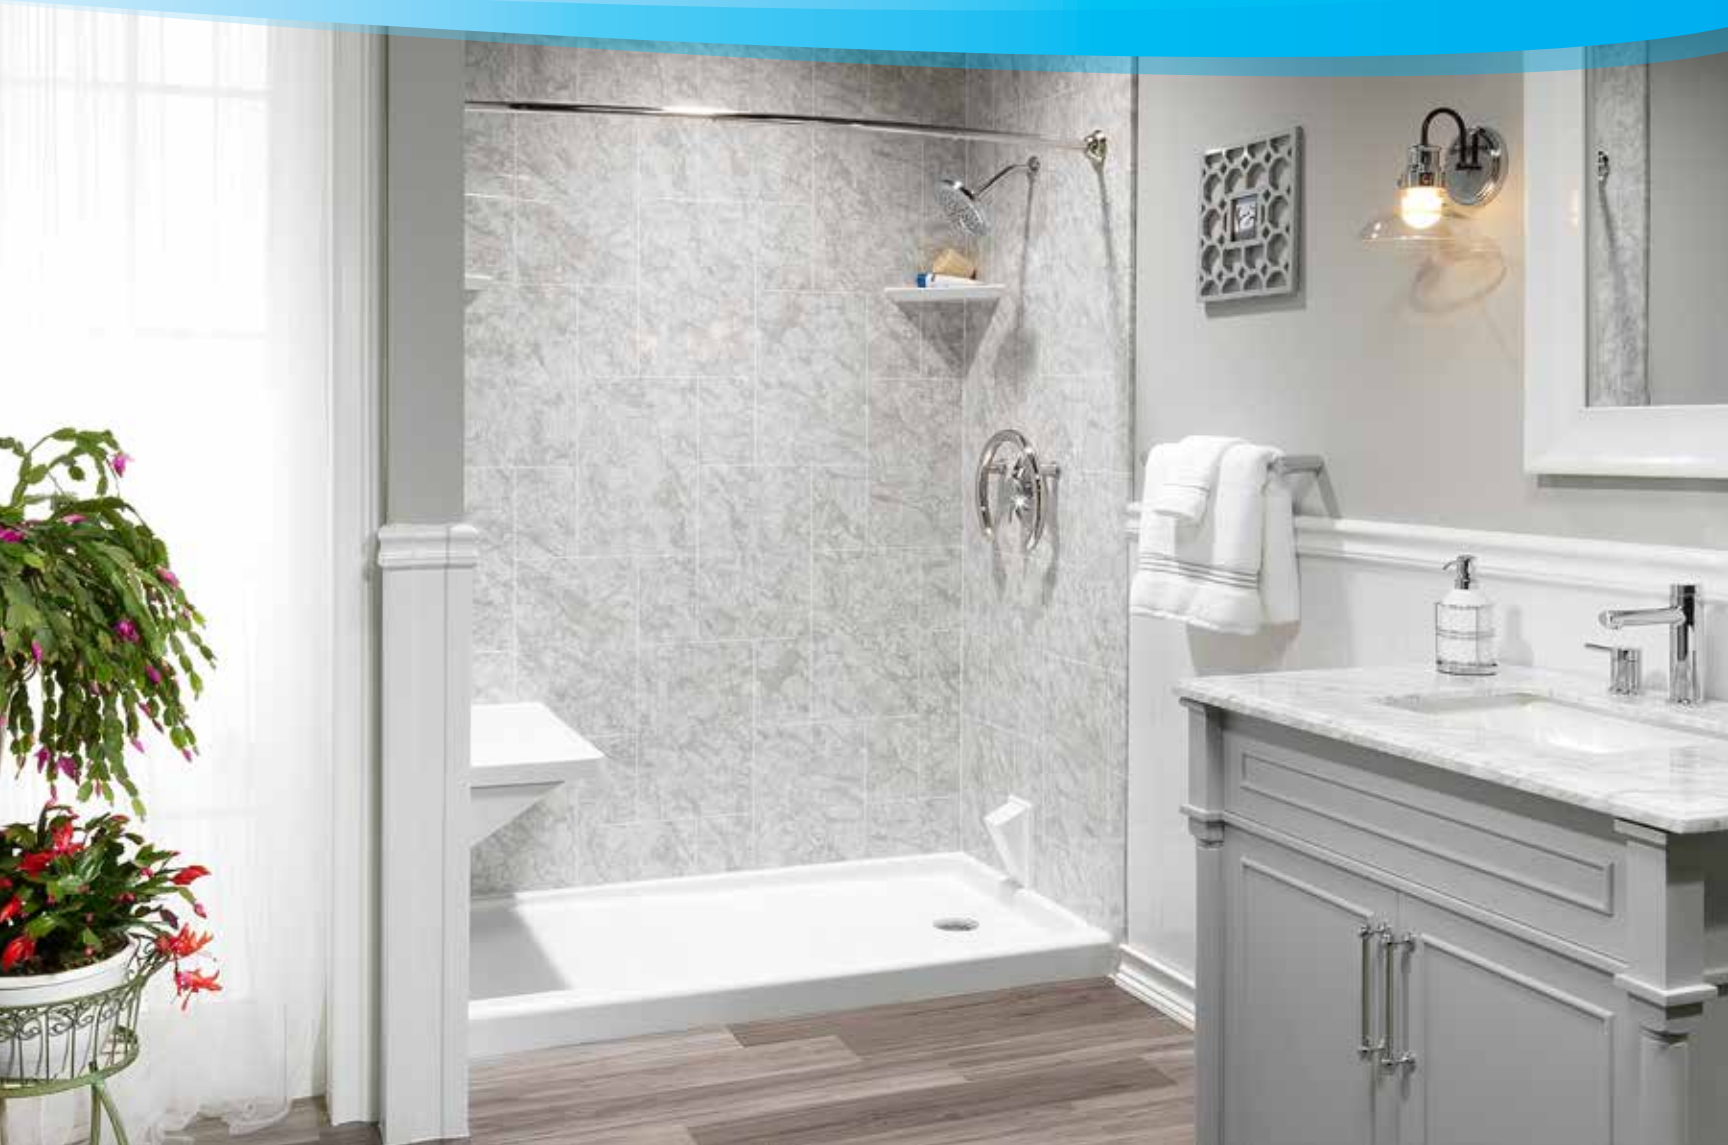

Luxury Bath Technologies

PROTECTION THAT LIVES ON
MICROBAN