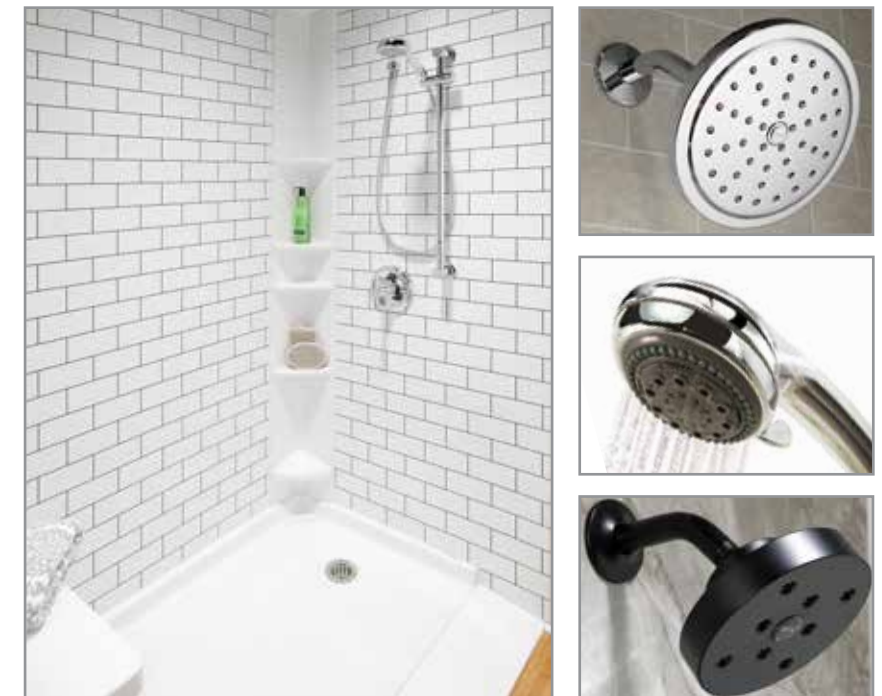

CHOOSE QUALITY FIXTURES

Grayline Subway Impressions Walls
White Replacement Base & Hex Seat
LA Chrome Corner Shelves & Door
Moen Chrome Fixtures & Trim